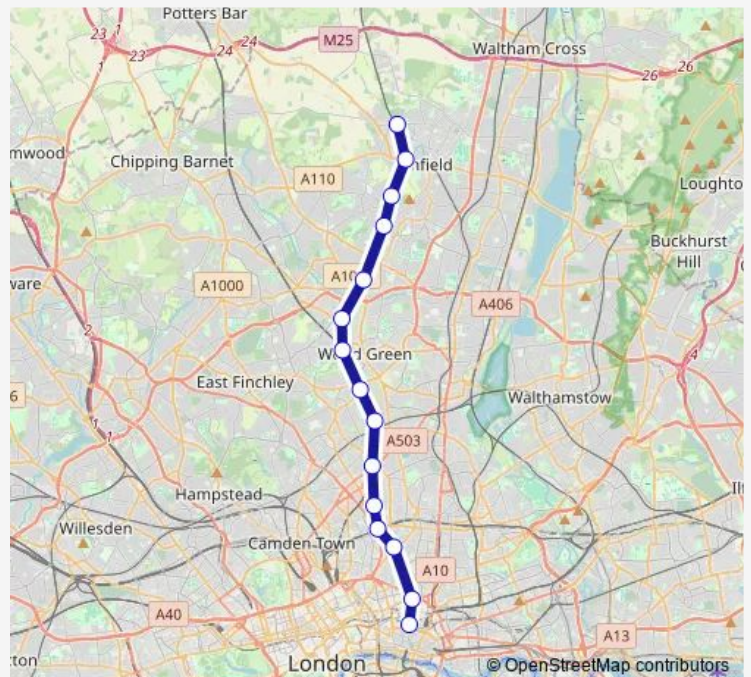

Rail Great Northern Gordon Hill - Moorgate

[Go to website](#)

Direction

Gordon Hill — Moorgate

15 stops

[Open route schedule](#)

- Gordon Hill
- Enfield Chase
- Grange Park
- Winchmore Hill
- Palmers Green
- Bowes Park
- Alexandra Palace
- Hornsey
- Harringay
- Finsbury Park
- Drayton Park
- Highbury & Islington
- Essex Road
- Old Street
- Moorgate

Route schedule

Gordon Hill — Moorgate

Monday	07:31-08:01
Tuesday	07:31-08:01
Wednesday	07:31-08:01
Thursday	07:31-08:01
Friday	07:31-08:01
Saturday	—
Sunday	09:59

Route info

Direction: Gordon Hill

Stops: 15

Trip Duration: 0 hour 37 min

Great Northern — Moorgate - Gordon Hill

Direction

Moorgate — Gordon Hill

15 stops

[Open route schedule](#)

Moorgate

Old Street

Tuesday 17:08-17:38

Wednesday 17:08-17:38

Thursday 17:08-17:38

Friday 17:08-17:38

Saturday —

Sunday 23:42

Route info

Direction: Moorgate