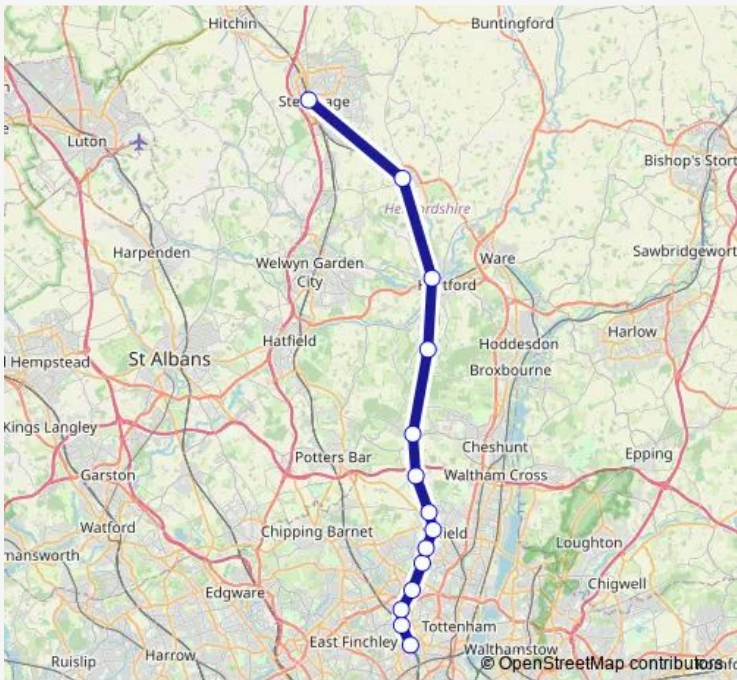

Rail Great Northern Hornsey - Stevenage

[Go to website](#)

Direction
 Hornsey — Stevenage
 14 stops
[Open route schedule](#)

- Hornsey
- Alexandra Palace
- Bowes Park
- Palmers Green
- Winchmore Hill
- Grange Park
- Enfield Chase
- Gordon Hill
- Crews Hill
- Cuffley
- Bayford
- Hertford North
- Watton-at-Stone
- Stevenage

Route schedule
 Hornsey — Stevenage

Monday	—
Tuesday	—
Wednesday	—
Thursday	—
Friday	—
Saturday	—
Sunday	07:35

Route info
 Direction: Hornsey
 Stops: 14
 Trip Duration: 0 hour 46 min

Great Northern Rail time schedules and route maps are available in an offline PDF at busmaps.com. Use the busmaps.com website to see live bus times, train schedule or subway schedule, and step-by-step directions for all public transit in Enfield Town

The schedule is provided in the local timezone. Times with "(+1)" indicate departures on the next day.

PDF file created on 2025-01-31

2024 BusMaps.com - All Rights Reserved