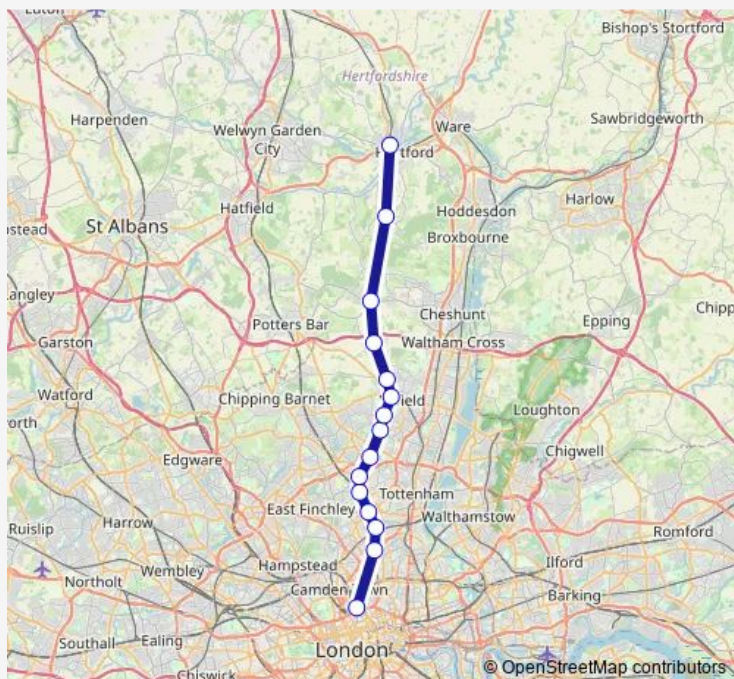

Rail Great Northern London Kings Cross - Hertford North

[Go to website](#)

Direction

Hertford North — London Kings Cross

12 stops

[Open route schedule](#)

- Hertford North
- Cuffley
- Gordon Hill
- Enfield Chase
- Winchmore Hill
- Palmers Green
- Bowes Park
- Alexandra Palace
- Hornsey
- Harringay
- Finsbury Park
- London Kings Cross

Route schedule

Hertford North — London Kings Cross

Monday	04:35
Tuesday	—
Wednesday	—
Thursday	—
Friday	—
Saturday	04:35
Sunday	—

Route info

Direction: Hertford North

Stops: 12

Trip Duration: 0 hour 39 min

Direction

London Kings Cross — Hertford North

15 stops

[Open route schedule](#)

London Kings Cross

Finsbury Park

Harringay

Hornsey

Alexandra Palace

Route info

Direction: London Kings Cross

Stops: 15

Trip Duration: 0 hour 45 min

Direction

Hertford North — London Kings Cross

15 stops

[Open route schedule](#)