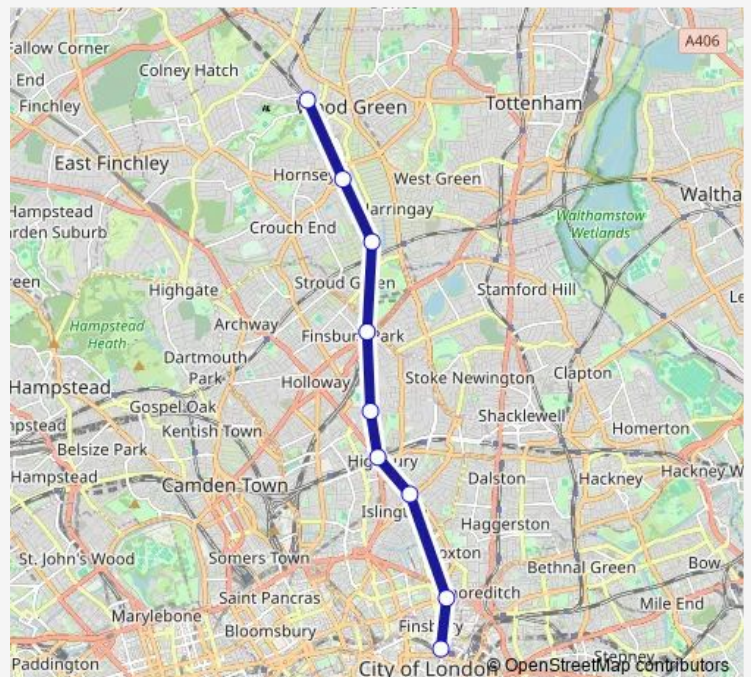

Rail Great Northern Alexandra Palace - Moorgate

[Go to website](#)

**Direction**

Moorgate — Alexandra Palace

9 stops

[Open route schedule](#)

Moorgate

Old Street

Essex Road

Highbury & Islington

Drayton Park

Finsbury Park

Harringay

Hornsey

Alexandra Palace

Route schedule

Route info

Direction: Moorgate

Stops: 9

Trip Duration: 0 hour 22 min

Great Northern — Moorgate - Alexandra Palace

**Direction**

Alexandra Palace — Moorgate

9 stops

## Route info

Direction: Alexandra Palace

Stops: 9

Trip Duration: 0 hour 22 min

Great Northern Rail time schedules and route maps are available in an offline PDF at busmaps.com. Use the busmaps.com website to see live bus times, train schedule or subway schedule, and step-by-step directions for all public transit in London