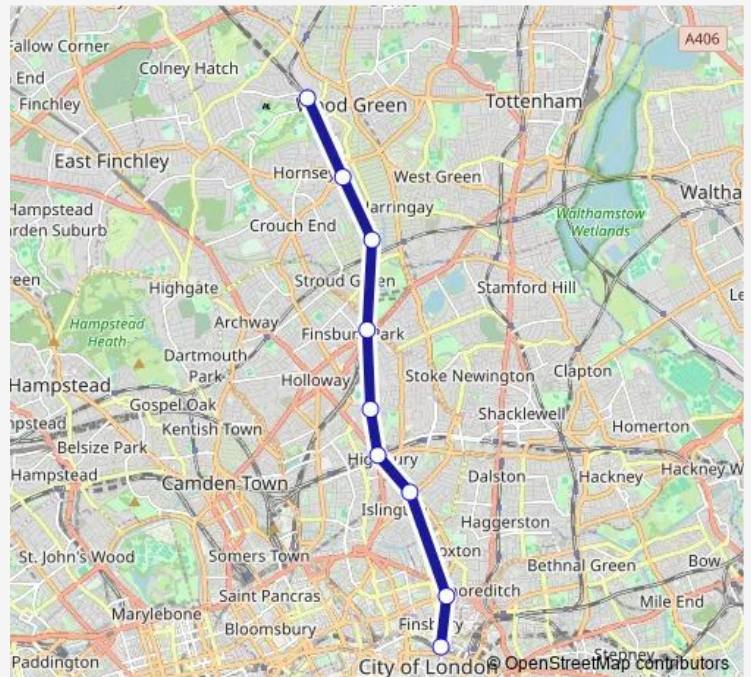

Rail Great Northern Alexandra Palace - Moorgate

[Go to website](#)

**Direction**

Moorgate — Alexandra Palace

9 stops

[Open route schedule](#)

Moorgate

Old Street

Essex Road

Highbury & Islington

Drayton Park

Finsbury Park

Harringay

Hornsey

Alexandra Palace

Route schedule

Route info

Direction: Moorgate

Stops: 9

Trip Duration: 0 hour 22 min

Great Northern — Alexandra Palace - Moorgate

**Direction**

Alexandra Palace — Moorgate

9 stops

## Route info

Direction: Alexandra Palace

Stops: 9

Trip Duration: 0 hour 23 min

Great Northern Rail time schedules and route maps are available in an offline PDF at busmaps.com. Use the busmaps.com website to see live bus times, train schedule or subway schedule, and step-by-step directions for all public transit in London