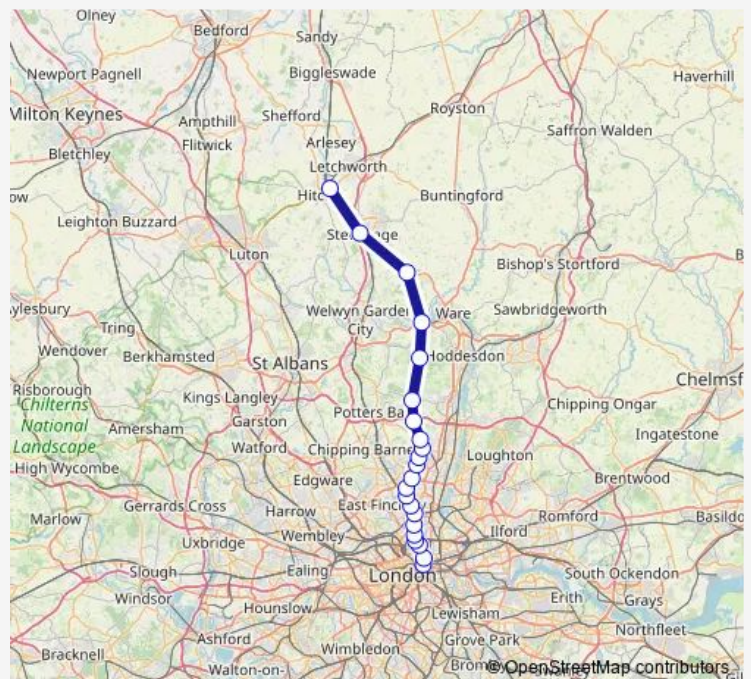

Rail Great Northern Moorgate - Hitchin

[Go to website](#)

Direction

Moorgate — Hitchin

22 stops

[Open route schedule](#)

Moorgate

Old Street

Hertford North

Watton-at-Stone

Stevenage

Route schedule

Moorgate — Hitchin

Monday 22:42

Tuesday 22:42

Wednesday 22:42

Thursday 22:42

Friday —

Saturday —

Sunday —

Route info

Direction: Moorgate

Stops: 22

Trip Duration: 1 hour 12 min

Great Northern — Moorgate - Hitchin

Great Northern Rail time schedules and route maps are available in an offline PDF at busmaps.com. Use the busmaps.com website to see live bus times, train schedule or subway schedule, and step-by-step directions for all public transit in Enfield Town