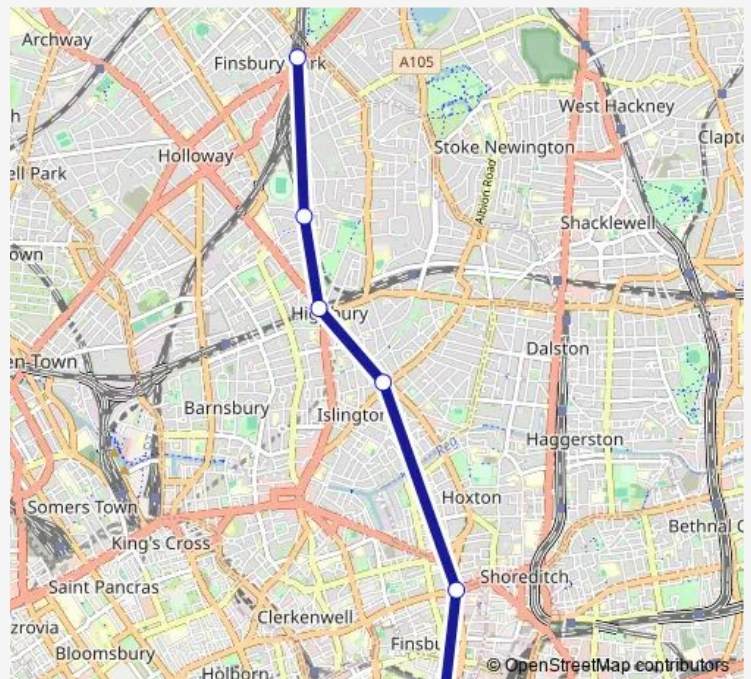

Rail Great Northern Moorgate - Finsbury Park

[Go to website](#)**Direction**

Finsbury Park — Moorgate

6 stops

[Open route schedule](#)

Finsbury Park

Drayton Park

Highbury & Islington

Essex Road

Old Street

Moorgate

Route schedule

Finsbury Park — Moorgate

Monday	00:07-00:22 ⁺¹
Tuesday	00:22-00:22 ⁺¹
Wednesday	00:22-23:52
Thursday	15:45-23:52
Friday	15:45-17:17
Saturday	06:07-00:07 ⁺¹
Sunday	00:07-00:07 ⁺¹

Route info

Direction: Finsbury Park

Stops: 6

Trip Duration: 0 hour 14 min

Great Northern — Moorgate - Finsbury Park

Direction

Moorgate — Finsbury Park

6 stops

[Open route schedule](#)

Moorgate

Old Street

Essex Road

Highbury & Islington

Drayton Park

Finsbury Park

Route schedule