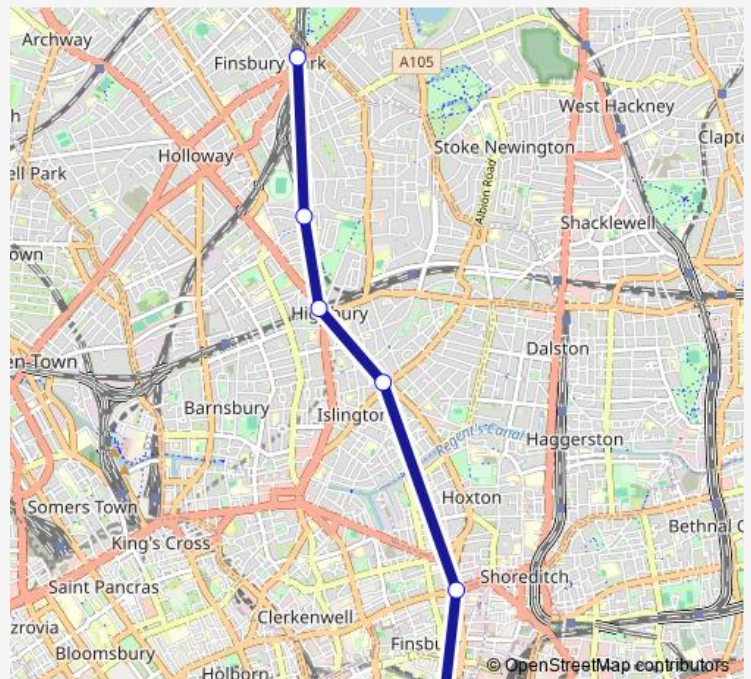

Rail Great Northern Moorgate - Finsbury Park

Go to website

**Direction**

Finsbury Park — Moorgate

6 stops

[Open route schedule](#)

Finsbury Park

Drayton Park

Highbury & Islington

Essex Road

Old Street

Moorgate

Route schedule

Finsbury Park — Moorgate

Monday	15:45-00:22 <sup>+1</sup>
Tuesday	00:22-00:22 <sup>+1</sup>
Wednesday	00:22-00:22 <sup>+1</sup>
Thursday	00:22-00:22 <sup>+1</sup>
Friday	00:22-17:17
Saturday	—
Sunday	06:54-09:22

Route info

Direction: Finsbury Park

Stops: 6

Trip Duration: 0 hour 14 min

■ Great Northern — Moorgate - Finsbury Park

**Direction**

Moorgate — Finsbury Park

6 stops

## Route info

Direction: Moorgate

Stops: 6

Trip Duration: 0 hour 13 min

Great Northern Rail time schedules and route maps are available in an offline PDF at [busmaps.com](https://busmaps.com). Use the [busmaps.com](https://busmaps.com) website to see live bus times, train schedule or subway schedule, and step-by-step directions for all public transit in London