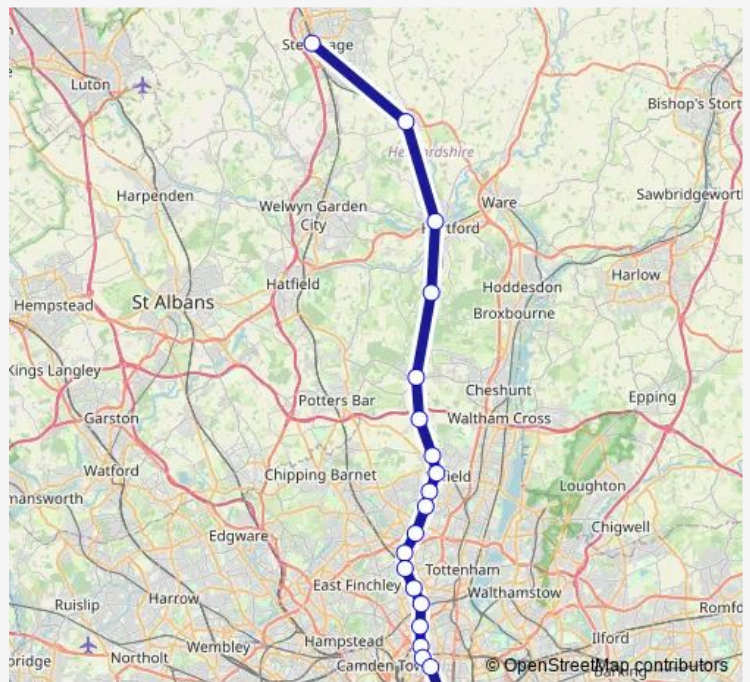

**Rail Great Northern Moorgate - Stevenage**

[Go to website](#)

**Direction**  
 Stevenage — Moorgate  
 20 stops  
[Open route schedule](#)

- Stevenage
- Watton-at-Stone
- Hertford North
- Bayford
- Cuffley
- Crews Hill
- Gordon Hill
- Enfield Chase
- Grange Park
- Winchmore Hill
- Palmers Green
- Bowes Park
- Alexandra Palace
- Harringay
- Finsbury Park
- Drayton Park
- Highbury & Islington
- Essex Road
- Old Street
- Moorgate

**Route schedule**  
 Stevenage — Moorgate

Monday	06:56-23:30
Tuesday	06:56-23:30
Wednesday	06:56-23:30
Thursday	06:56-23:30
Friday	06:56-23:30
Saturday	—
Sunday	—

**Route info**  
 Direction: Stevenage  
 Stops: 20  
 Trip Duration: 1 hour 6 min

Great Northern — Stevenage - Moorgate **BusMaps**

**Direction**

Stevenage — Moorgate

21 stops

[Open route schedule](#)

Stevenage

Watton-at-Stone

Hertford North

## Route info

Direction: Stevenage

Stops: 21

Trip Duration: 1 hour 6 min

**Direction**

Stevenage — Moorgate

19 stops

[Open route schedule](#)