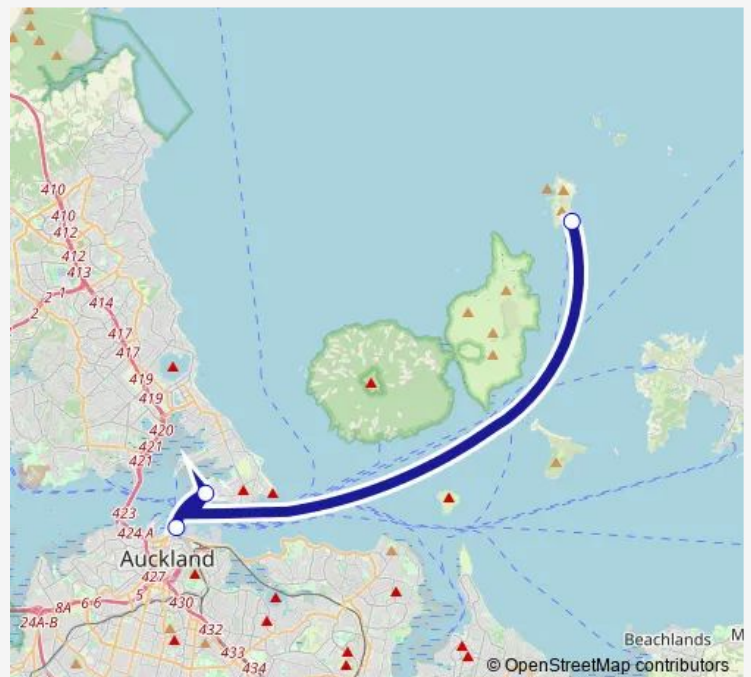

Ferry RAK

[Go to website](#)

Direction

Stanley Point Ferry Terminal — Rakino Ferry Terminal

3 stops

[Open route schedule](#)

Stanley Point Ferry Terminal

Downtown Ferry Terminal Pier 6

Rakino Ferry Terminal

Route schedule

Stanley Point Ferry Terminal — Rakino Ferry Terminal

Monday	—
Tuesday	—
Wednesday	10:25-10:45
Thursday	—
Friday	10:45-18:50
Saturday	10:25-15:15
Sunday	10:25-15:15

Route info

Direction: Stanley Point Ferry Terminal

Stops: 3

Trip Duration: 1 hour 5 min

■ RAK

BusMaps

Direction

Rakino Ferry Terminal — Downtown Ferry Terminal Pier 6

3 stops

Route info

Direction: Rakino Ferry Terminal

Stops: 3

Trip Duration: 1 hour 0 min

RAK Ferry time schedules and route maps are available in an offline PDF at busmaps.com. Use the busmaps.com website to see live bus times, train schedule or subway schedule, and step-by-step directions for all public transit in Auckland