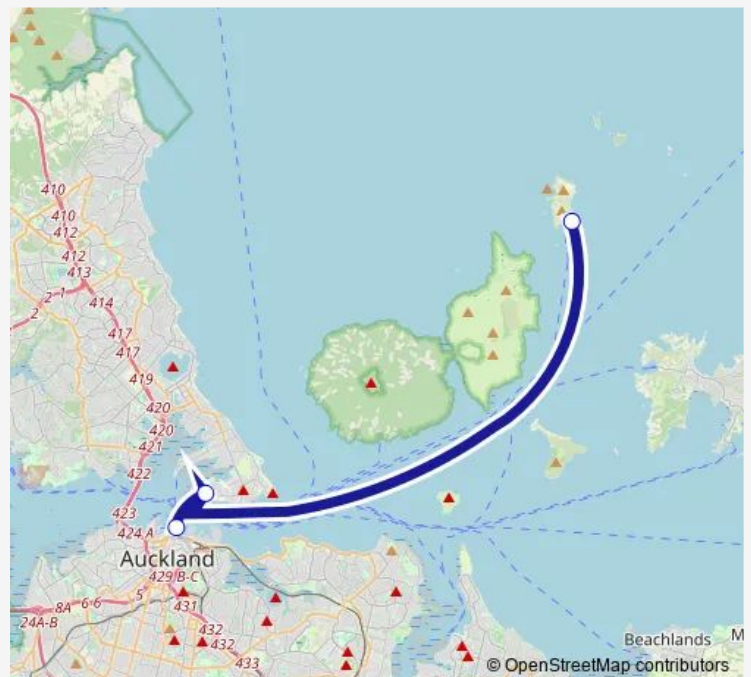

Ferry Rak

[Go to website](#)

Direction

Stanley Point Ferry Terminal — Rakino Ferry Terminal

3 stops

[Open route schedule](#)

Stanley Point Ferry Terminal

Downtown Ferry Terminal Pier 6

Rakino Ferry Terminal

Route schedule

Stanley Point Ferry Terminal — Rakino Ferry Terminal

Monday	—
Tuesday	—
Wednesday	10:45
Thursday	—
Friday	10:25-18:50
Saturday	10:25-15:15
Sunday	10:25-15:15

Route info

Direction: Stanley Point Ferry Terminal

Stops: 3

Trip Duration: 1 hour 5 min

■ Rak

Direction

Rakino Ferry Terminal — Downtown Ferry Terminal Pier 6

3 stops

[Open route schedule](#)

Route info

Direction: Rakino Ferry Terminal

Stops: 3

Trip Duration: 1 hour 0 min

Rak Ferry time schedules and route maps are available in an offline PDF at busmaps.com. Use the busmaps.com website to see live bus times, train schedule or subway schedule, and step-by-step directions for all public transit in Auckland