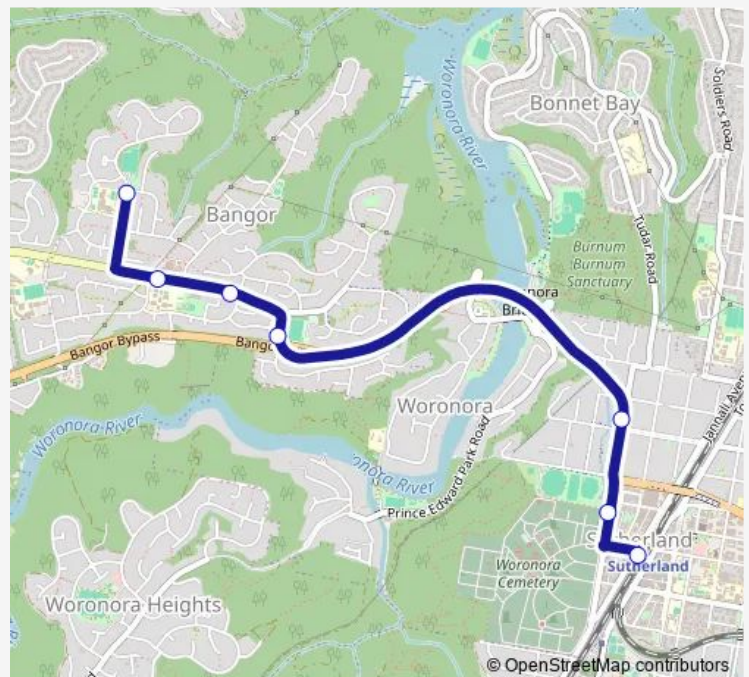

School Bus S040 Sutherland Interchange to Inaburra School

[Go to website](#)

Direction

Sutherland Station, Stand A — Inaburra School, Billa Rd

7 stops

[Open route schedule](#)

Sutherland Station, Stand A

Woronora Memorial Park, Linden St

Linden St After Leonay St

Akuna Av Opp Akuna Oval

Menai Rd After Pyree St

Menai Rd At Dandarbong Av

Inaburra School, Billa Rd

Route schedule

Sutherland Station, Stand A — Inaburra School, Billa Rd

Monday 07:40

Tuesday 07:40

Wednesday 07:40

Thursday 07:40

Friday 07:40

Saturday —

Sunday —

Route info

Direction: Sutherland Station, Stand A

Stops: 7

Trip Duration: 0 hour 13 min

S040 — Sutherland Interchange to Inaburra School

S040 School Bus time schedules and route maps are available in an offline PDF at busmaps.com. Use the busmaps.com website to see live bus times, train schedule or subway schedule, and step-by-step directions for all public transit in Liverpool