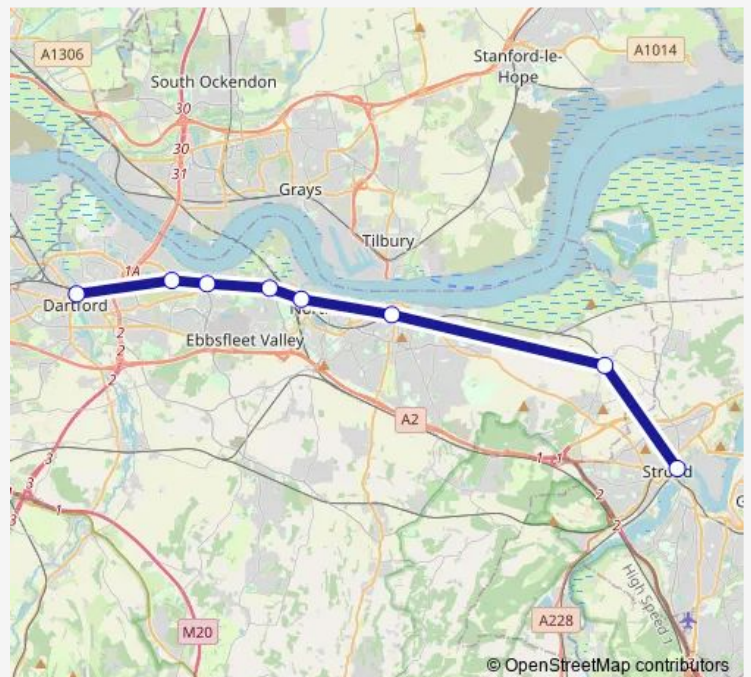

Rail Se:Dfd->Soo SE train service from DFD to Soo

[Go to website](#)

Direction

Dartford — Strood

8 stops

[Open route schedule](#)

Dartford

Stone Crossing

Greenhithe for Bluewater

Swanscombe

Northfleet

Gravesend

Higham

Strood

Route schedule

Dartford — Strood

Monday —

Tuesday —

Wednesday —

Thursday —

Friday —

Saturday —

Sunday 08:09

Route info

Direction: Dartford

Stops: 8

Trip Duration: 0 hour 27 min

■ Se:Dfd->Soo — SE train service from DFD to Soo

Se:Dfd->Soo Rail time schedules and route maps are available in an offline PDF at busmaps.com. Use the busmaps.com website to see live bus times, train schedule or subway schedule, and step-by-step directions for all public transit in Rochester