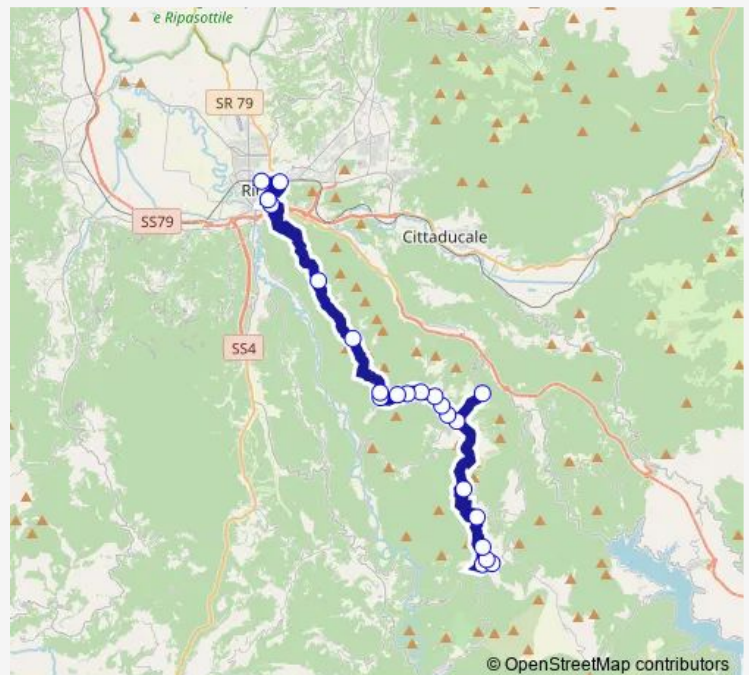

Route schedule

Longone | Via Stelle # f9543 — Rieti | Stazione FS Ist. Superiore Principessa di Napoli # f1070

Monday	—
Tuesday	—
Wednesday	—
Thursday	—
Friday	—
Saturday	15:35
Sunday	—

Route info

Direction: Longone | Via Stelle # f9543

Stops: 22

Trip Duration: 0 hour 50 min

© OpenStreetMap contributors

Rieti | Stazione FS Ist. Superiore Principessa di Napoli #
f1070

Bus time schedules and route maps are available in an offline PDF at busmaps.com. Use the busmaps.com website to see live bus times, train schedule or subway schedule, and step-by-step directions for all public transit in Longone Sabino