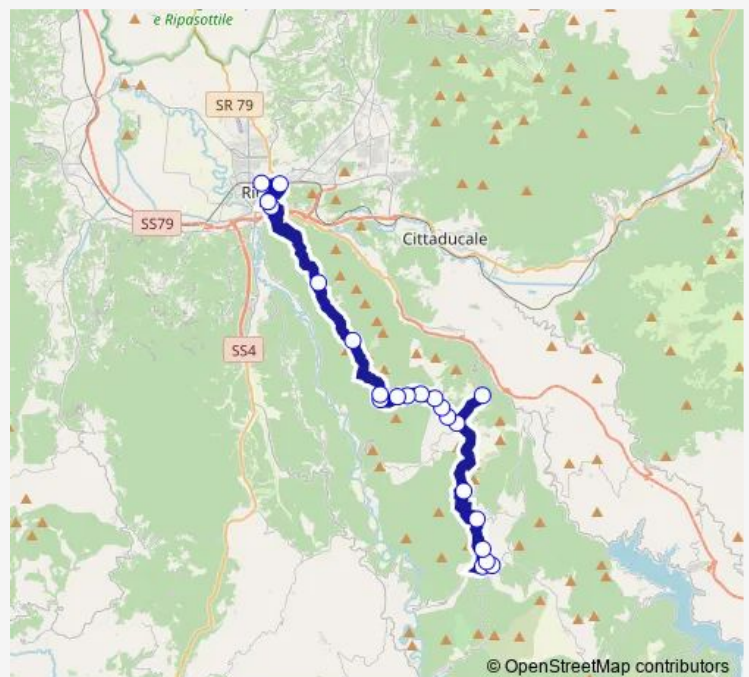

Route schedule

LONGONE | Via Stelle # f9543 — Rieti | Stazione FS Ist. Superiore Principessa di Napoli # f1070

Monday	—
Tuesday	—
Wednesday	—
Thursday	—
Friday	—
Saturday	15:35
Sunday	—

Route info

Direction: LONGONE | Via Stelle # f9543

Stops: 22

Trip Duration: 0 hour 50 min

© OpenStreetMap contributors

Rieti | Stazione FS Ist. Superiore Principessa di Napoli #
f1070

Bus time schedules and route maps are available in an offline PDF at busmaps.com. Use the busmaps.com website to see live bus times, train schedule or subway schedule, and step-by-step directions for all public transit in Longone Sabino