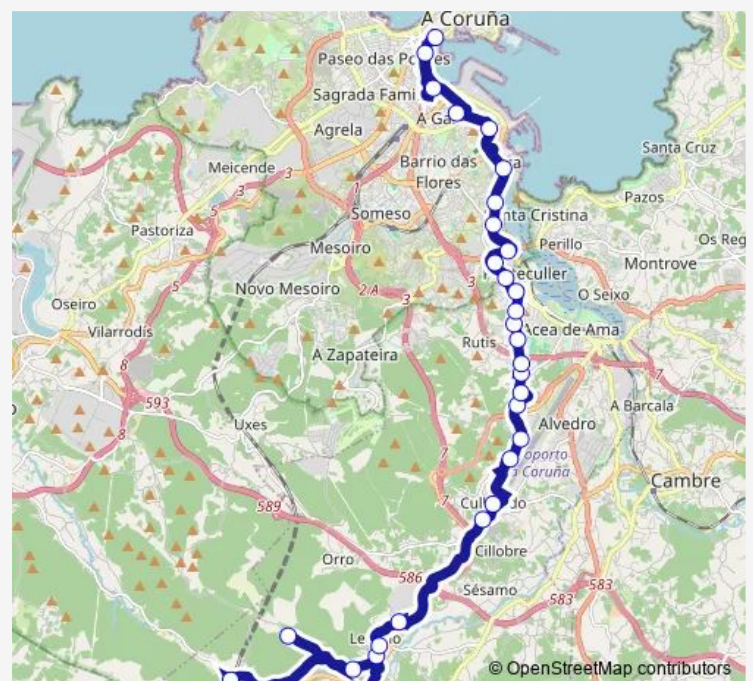

Thursday —

Friday 09:25-17:25

Saturday —

Sunday —

Route info

Direction: Peiro Canteiro

Stops: 31

Trip Duration: 0 hour 55 min