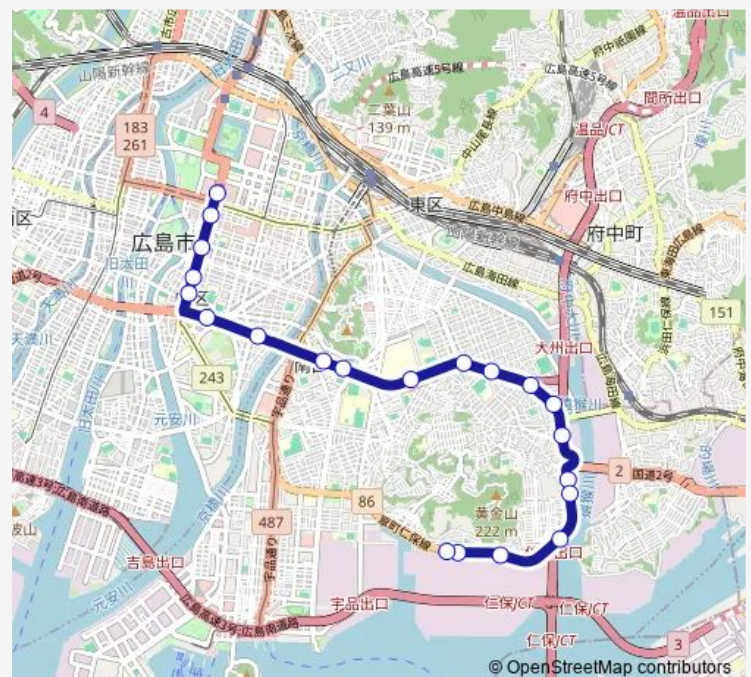

Thursday 07:34

Friday 07:34

Saturday —

Sunday —

Route info

Direction: 上天満町

Stops: 25

Trip Duration: 0 hour 44 min