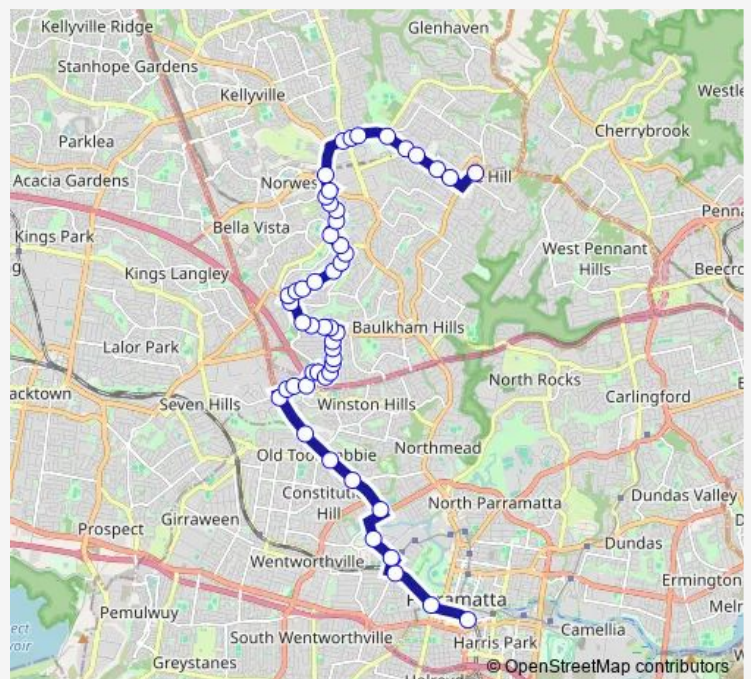

Gooden Dr Opp Kanili Av

Gooden Dr After Larken Av

Gooden Dr Opp Tamboura Av

Gooden Dr At Malvern Av

Gooden Dr After Koorabel Pl

Route schedule

Parramatta Station, Stand B4 — Castle Hill Interchange, Old Castle Hill Rd, Stand B

Monday 05:45-20:09

Tuesday 05:45-20:09

Wednesday 05:45-20:09

Thursday 05:45-20:05

Friday 05:45-20:05

Saturday 07:06-20:06

Sunday 08:09-20:09

Route info

Direction: Parramatta Station, Stand B4

Stops: 51

Trip Duration: 0 hour 50 min

T60 — Castle Hill to Parramatta

Baulkham Hills Rd After Mulheron Av

Seven Hills Rd After Baulkham Hills Rd

156 Seven Hills Rd

Seven Hills Rd Opp Hilda Rd

Seven Hills Rd At Marina Rd

Seven Hills Rd After Astoria Park Rd

Merindah Rd At Peel Rd

Merindah Rd Before Warumbui Av

Merindah Rd Opp Glanmire Rd

Merindah Rd Opp Jamberoo Av

Merindah Rd At Boonal St

Merindah Rd Opp Mura Lane