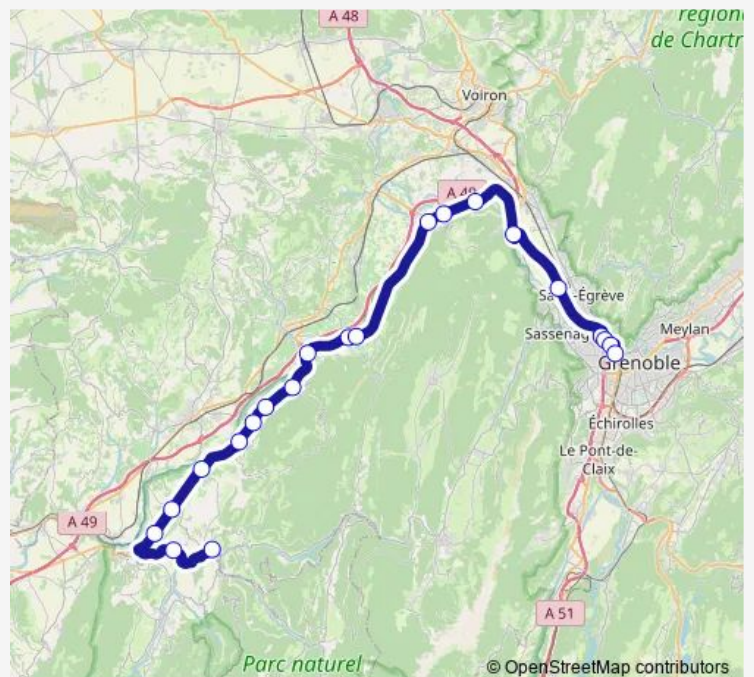

### Direction

College Raymond Guelen — Gare Routiere

11 stops

[Open route schedule](#)

College Raymond Guelen

Stade

L'île

LE Village

### Route schedule

College Raymond Guelen — Gare Routiere

Monday —

Tuesday —

Wednesday 17:20

Thursday —

Friday 17:20

Saturday —

### Route info

Direction: College Raymond Guelen

Stops: 11

Trip Duration: 1 hour 11 min

T60 — Pont EN Royans-Grenoble

## Direction

Gare Routiere — Stade

12 stops

[Open route schedule](#)

Gare Routiere

Veurey Pont

Sous-Gibraltar Rd1532

Pharmacie