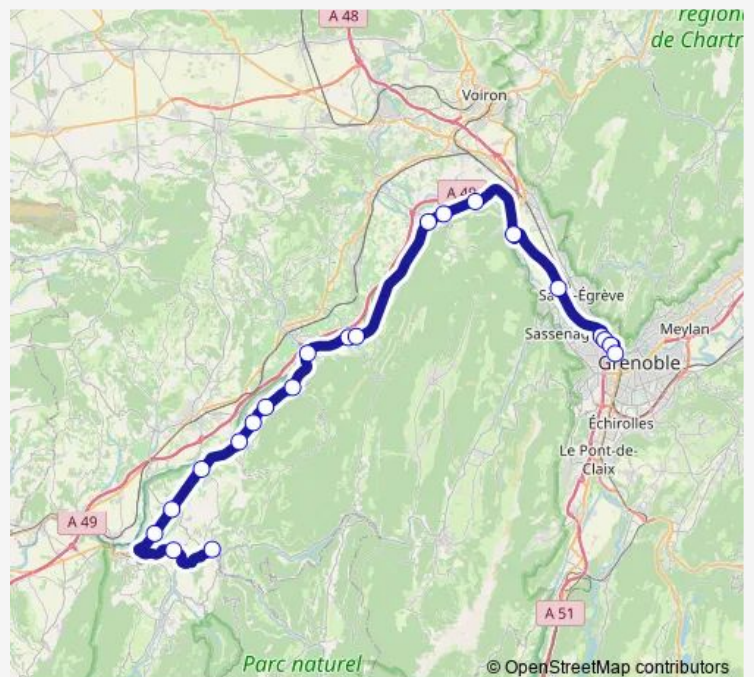

Bus T60 Pont EN Royans-Grenoble

[Go to website](#)

Direction

College Raymond Guelen — Gare Routiere

11 stops

[Open route schedule](#)

College Raymond Guelen

Stade

Gare Routiere

Route schedule

College Raymond Guelen — Gare Routiere

Monday —

Tuesday —

Wednesday —

Thursday —

Friday 17:20

Saturday —

Sunday —

Route info

Direction: College Raymond Guelen

Stops: 11

Trip Duration: 1 hour 11 min

T60 — Pont EN Royans-Grenoble

Direction

Gare Routiere — Stade

21 stops

[Open route schedule](#)

Gare Routiere

Durand Savoyat

Marie-Louise Paris - Cea

Oxford

SAN Marino Barrage