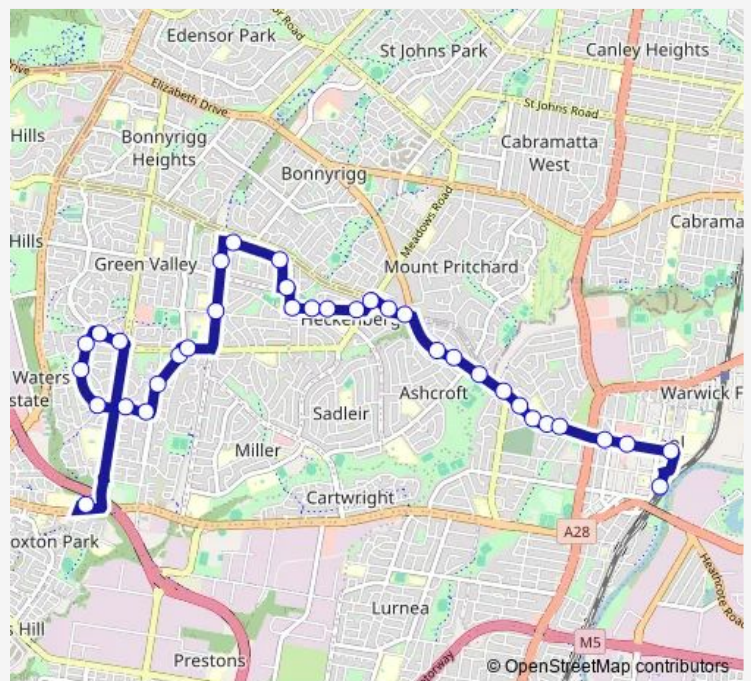

Whitlam Park, Matthew Av

Matthew Av At Guthega Cres

Matthew Av Before Berridale Pl

Matthew Av Before South Liverpool Rd

Route schedule

Good Samaritan College, School Grounds — Liverpool Station, Stand A

Monday	15:05
Tuesday	15:05
Wednesday	15:05
Thursday	15:05
Friday	15:05
Saturday	—
Sunday	—

Route info

Direction: Good Samaritan College, School Grounds

Stops: 35

Trip Duration: 0 hour 35 min

9803 — Good Samaritan Catholic College to Liverpool

South Liverpool Rd At North Liverpool Rd

33 Liverpool Rd

North Liverpool Rd Before Elizabeth Dr

Elizabeth Dr Opp Marum St

Elizabeth Dr Opp Maxwells Av

Elizabeth Dr At Reservoir Rd

Elizabeth Dr Before Anastasio Rd

Elizabeth Dr Opp Roslyn St

Elizabeth Dr Opp Mclean St

Elizabeth Dr Before Marsden Rd

Elizabeth Dr At Park Rd

Elizabeth Dr After Castlereagh St

Westfield Liverpool, Elizabeth Dr

Liverpool Hospital, Elizabeth St

Liverpool Station, Stand A

9803 School Bus time schedules and route maps are available in an offline PDF at busmaps.com. Use the busmaps.com website to see live bus times, train schedule or subway schedule, and step-by-step directions for all public transit in Liverpool