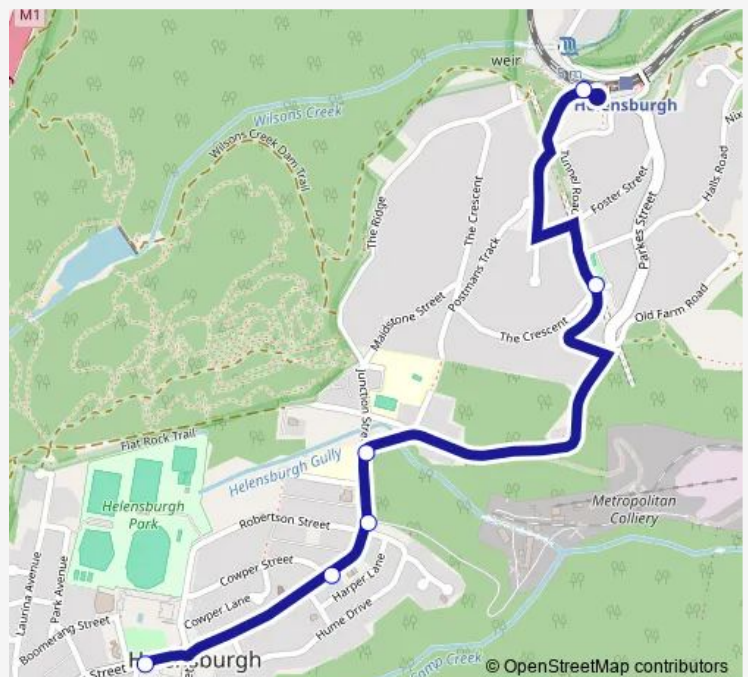

School Bus S368 Helensburgh to Sutherland Shire Cs

[Go to website](#)

Direction

Helensburgh Station — Parkes St Opp Charles Harper Park

6 stops

[Open route schedule](#)

Helensburgh Station

Old Station Rd Opp The Crescent

Route info

Direction: Helensburgh Station

Stops: 6

Trip Duration: 0 hour 5 min

S368 — Helensburgh to Sutherland Shire Cs

Direction

Lawrence Hargrave Dr After Station St — Shire Christian School, Allies Rd

20 stops

Monday 07:00

Tuesday 07:00

Wednesday 07:00

Thursday 07:00

Friday 07:00

Saturday —

Sunday —

Route info

Direction: Lawrence Hargrave Dr After Station St

Stops: 20

Trip Duration: 0 hour 45 min

S368 School Bus time schedules and route maps are available in an offline PDF at busmaps.com. Use the busmaps.com website to see live bus times, train schedule or subway schedule, and step-by-step directions for all public transit in Liverpool