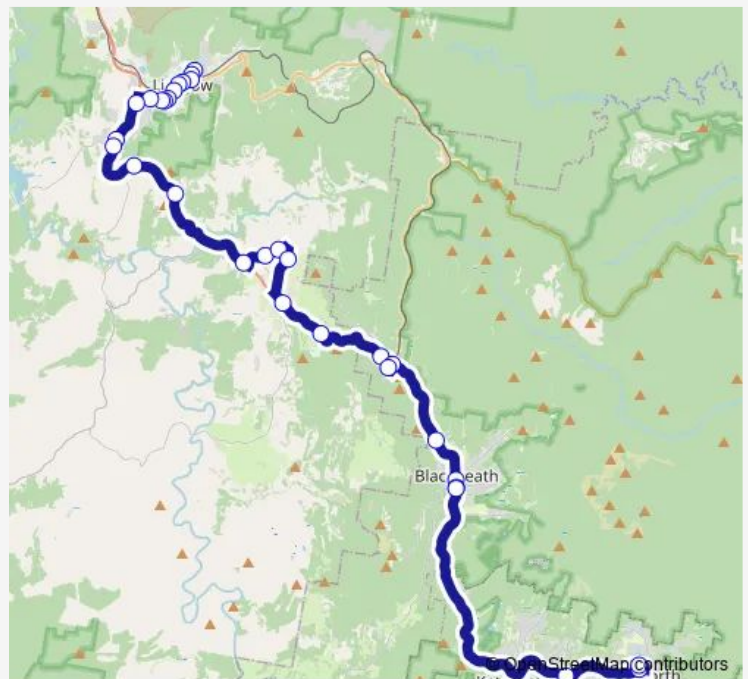

Monday 07:15

Tuesday 07:15

Wednesday 07:15

Thursday 07:15

Friday 07:15

Saturday —

Sunday —

Route info

Direction: Donald St At Union St

Stops: 31

Trip Duration: 1 hour 30 min

S368 — Rosella Bus - Mount Victoria Public to Wentworth Falls via Katoomba

2138 Great Western Hwy

Great Western Hwy Opp Grand View Rd

Hotel Imperial, Great Western Hwy

Weber's Nursery, Great Western Hwy

Great Western Hwy At Govetts Leap Rd

Blackheath Public School, Great Western Hwy

Blue Mountains Grammar School, Great Western Hwy

Blue Mountain Grammar School, Matcham Av

Great Western Highway Opp Leura Public School

Great Western Hwy Opp Blackheath Public School

Mount Victoria Public School, Victoria St

Direction

Mount Victoria Public School, Victoria St — Donald St After Union St