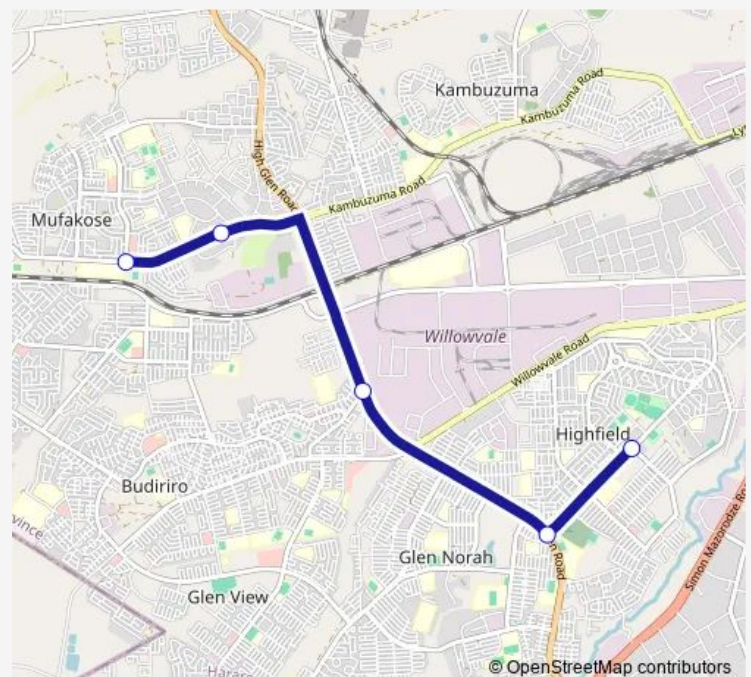

Direction

Machipisa Shops — Mufakose

5 stops

[Open route schedule](#)

Machipisa Shops

Mapuranga Hub

Corner 17th Road and High Glen Road

After Hump

Mufakose

Route schedule

Machipisa Shops — Mufakose

Monday	11:14
Tuesday	11:14
Wednesday	11:14
Thursday	11:14
Friday	11:14
Saturday	11:14
Sunday	11:14

Route info

Direction: Machipisa Shops

Stops: 5

Trip Duration: 0 hour 49 min