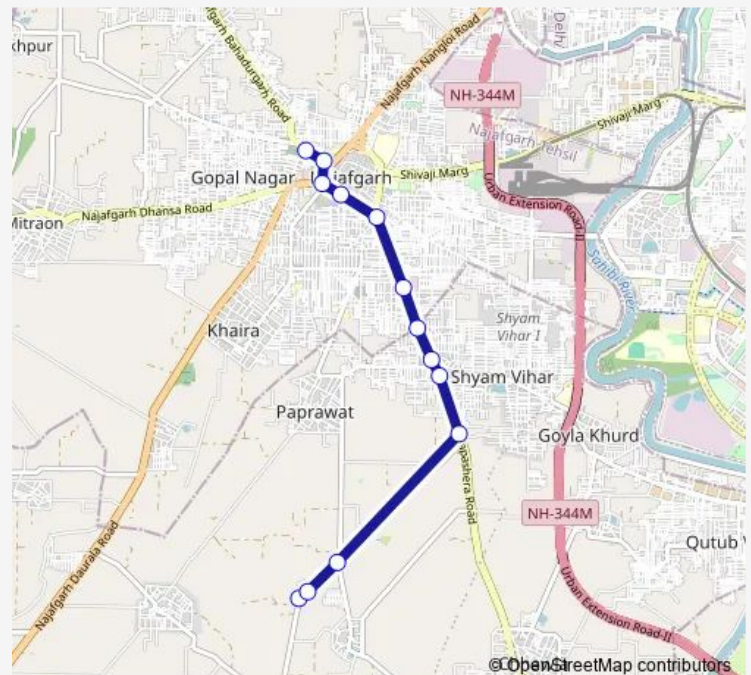

Thursday 05:35-07:35

Friday 05:35-07:35

Saturday 05:35-07:35

Sunday 05:35-07:35

Route info

Direction: Rewla Khanpur Depot

Stops: 13

Trip Duration: 0 hour 25 min