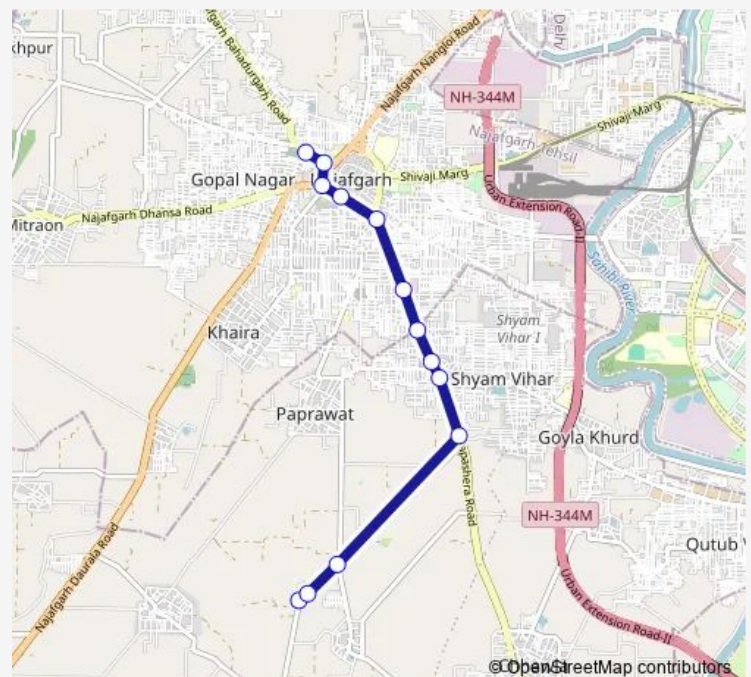

Thursday 05:35-07:35

Friday 05:35-07:35

Saturday 05:35-07:35

Sunday 05:35-07:35

Route info

Direction: Rewla Khanpur Depot

Stops: 13

Trip Duration: 0 hour 25 min

886stlup

BusMaps

886stlup Bus time schedules and route maps are available in an offline PDF at busmaps.com. Use the busmaps.com website to see live bus times, train schedule or subway schedule, and step-by-step directions for all public transit in Najafgarh