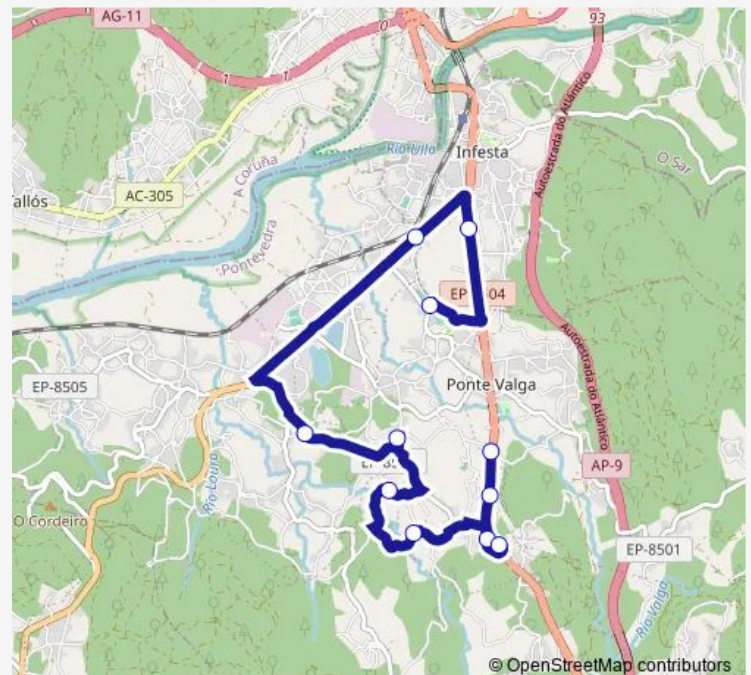

### Route schedule

IES de Valga — Desabanda

Monday 14:30-18:15

Tuesday 14:30

Wednesday 14:30

Thursday —

Friday 14:30

Saturday —

### Route info

Direction: IES de Valga

Stops: 11

Trip Duration: 0 hour 22 min

■ XG830062 — IES de Valga-Desabanda

XG830062 Bus time schedules and route maps are available in an offline PDF at [busmaps.com](https://busmaps.com). Use the [busmaps.com](https://busmaps.com) website to see live bus times, train schedule or subway schedule, and step-by-step directions for all public transit in Valga