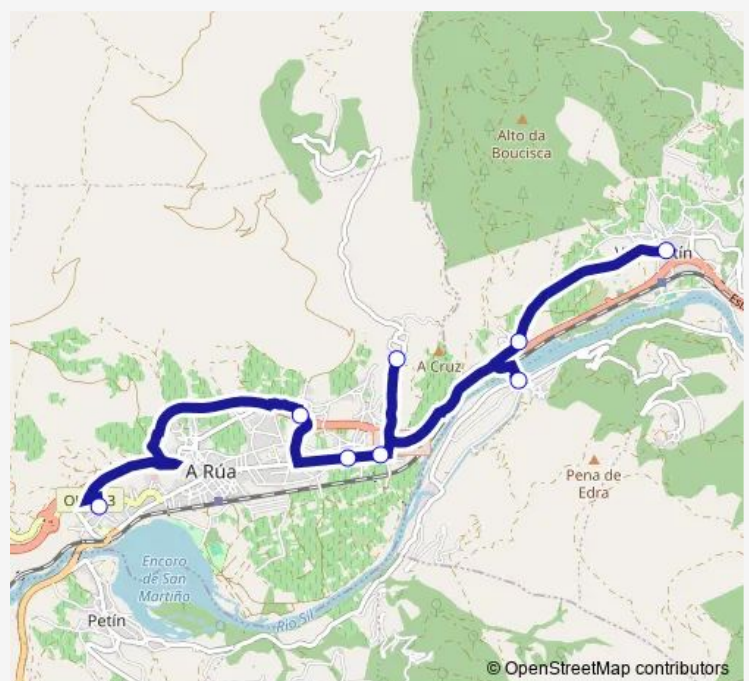

Vilela (A Rua)

A RUA Camiño Novo

San Roque (A Rua Bar)

Somoza (praza)

Valencia do Sil (praza)

SAN Miguel DE Outeiro

Vilamartín DE Valdeorras

Route schedule

Route info

Direction: IES Cosme López Rodríguez

Stops: 8

Trip Duration: 0 hour 20 min

Xg644010 Bus time schedules and route maps are available in an offline PDF at busmaps.com. Use the busmaps.com website to see live bus times, train schedule or subway schedule, and step-by-step directions for all public transit in Petin