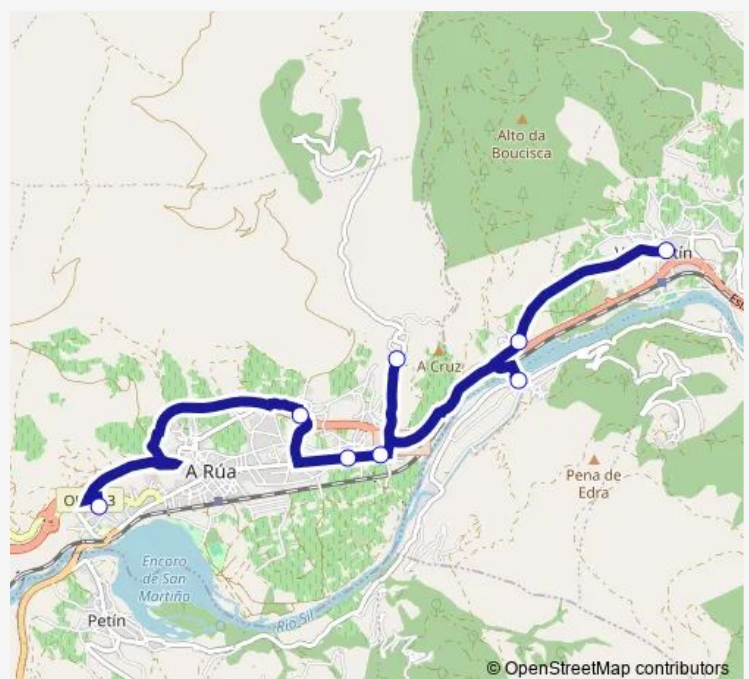

Vilela (A Rua)

A RUA Camiño Novo

San Roque (A Rua Bar)

Somoza (praza)

Valencia do Sil (praza)

SAN Miguel DE Outeiro

Vilamartín DE Valdeorras

**Route schedule**

**Route info**

Direction: IES Cosme López Rodríguez

Stops: 8

Trip Duration: 0 hour 20 min

XG644010 Bus time schedules and route maps are available in an offline PDF at [busmaps.com](https://busmaps.com). Use the [busmaps.com](https://busmaps.com) website to see live bus times, train schedule or subway schedule, and step-by-step directions for all public transit in Petin