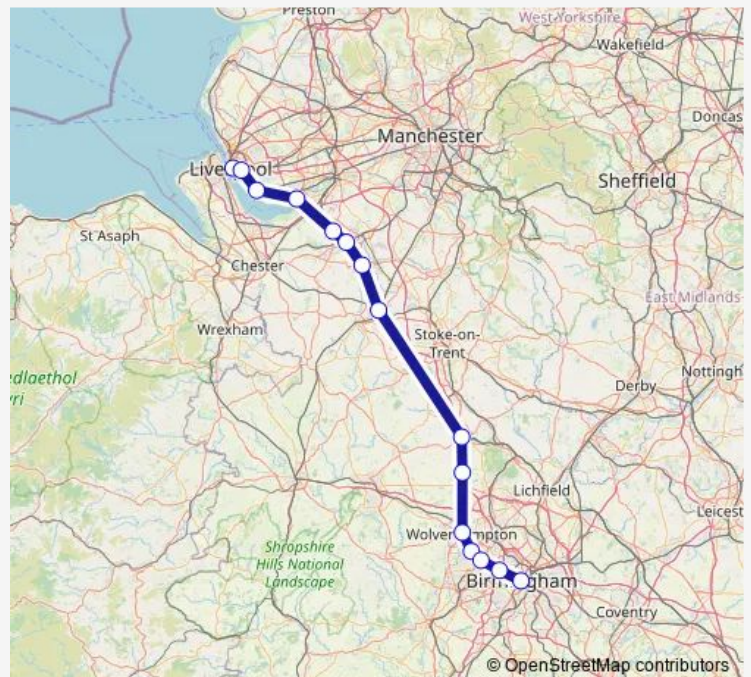

### Direction

Liverpool Lime Street — Birmingham New Street

15 stops

[Open route schedule](#)

Liverpool Lime Street

Edge Hill

Liverpool South Parkway

Runcorn

### Route schedule

Liverpool Lime Street — Birmingham New Street

Monday 06:10-21:34

Tuesday 06:10-21:34

Wednesday 06:10-21:34

Thursday 06:10-21:34

Friday 06:10-21:34

Saturday 06:09-21:34

### Route info

Direction: Liverpool Lime Street

Stops: 15

Trip Duration: 1 hour 44 min

■ Lm:Liv->Bhm — LM train service from LIV to Bhm

## Direction

Liverpool Lime Street — Birmingham New Street

13 stops

[Open route schedule](#)

Liverpool Lime Street

Edge Hill

Liverpool South Parkway

Runcorn