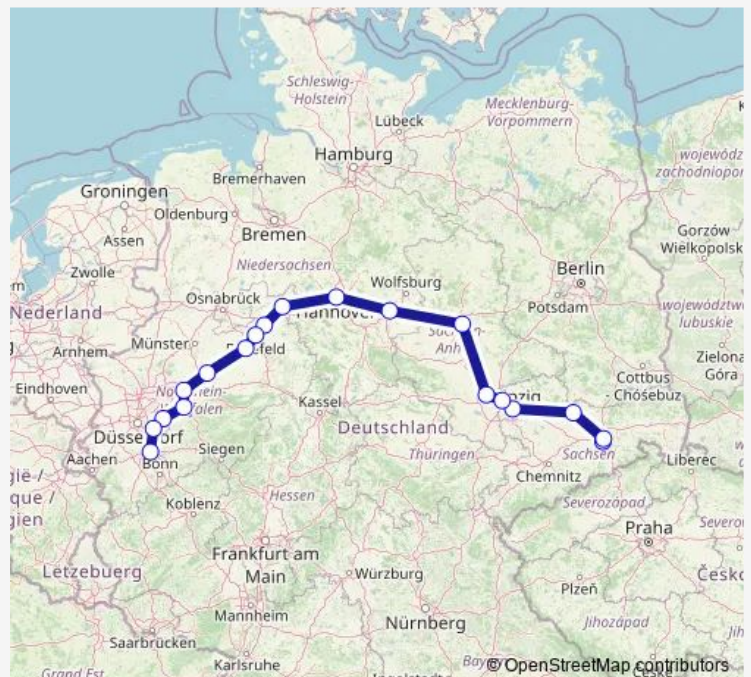

Direction

undefined — undefined

0 stops

[Open route schedule](#)

Route schedule

undefined — undefined

Monday 09:10

Tuesday 09:10

Wednesday 09:10

Thursday 09:10

Friday —

Saturday 09:10

Sunday 09:10

Route info

Direction:

Stops: 0

Trip Duration: — min