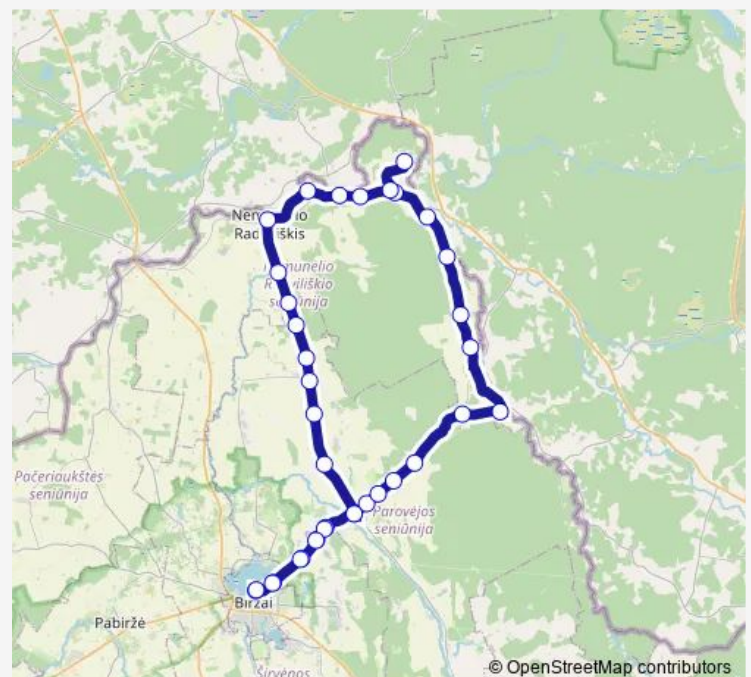

Thursday —

Friday —

Saturday 05:40

Sunday —

Route info

Direction: Biržų autobusų stotis

Stops: 36

Trip Duration: 2 hour 10 min

Monday 06:45

Tuesday 06:45

Wednesday 06:45

Thursday 06:45

Friday 06:45

Saturday —

Sunday —

Route info