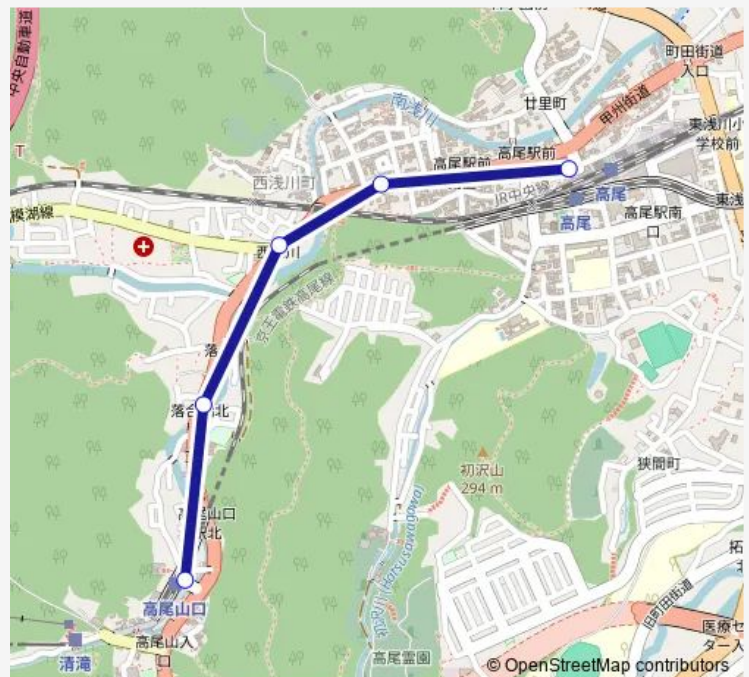

Saturday 13:23-16:23

Sunday 13:23-16:23

Route info

Direction: 高尾山口駅

Stops: 5

Trip Duration: 0 hour 5 min

山 0 2 Bus time schedules and route maps are available in an offline PDF at busmaps.com. Use the busmaps.com website to see live bus times, train schedule or subway schedule, and step-by-step directions for all public transit in Hachioji