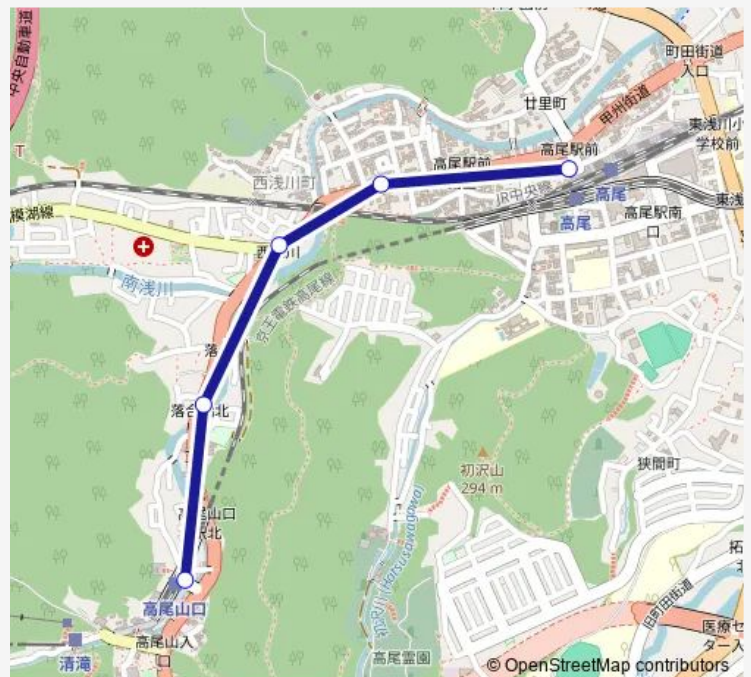

Direction

高尾山口駅 — 高尾駅北口

5 stops

[Open route schedule](#)

高尾山口駅

落合

小名路

川原宿

高尾駅北口

Route schedule

高尾山口駅 — 高尾駅北口

| | |
|-----------|-------------|
| Monday | 13:23-16:23 |
| Tuesday | — |
| Wednesday | 13:23-16:23 |
| Thursday | 13:23-16:23 |
| Friday | — |
| Saturday | 13:23-16:23 |
| Sunday | 13:23-16:23 |

Route info

Direction: 高尾山口駅

Stops: 5

Trip Duration: 0 hour 5 min

山 0 2 Bus time schedules and route maps are available in an offline PDF at busmaps.com. Use the busmaps.com website to see live bus times, train schedule or subway schedule, and step-by-step directions for all public transit in Hachioji