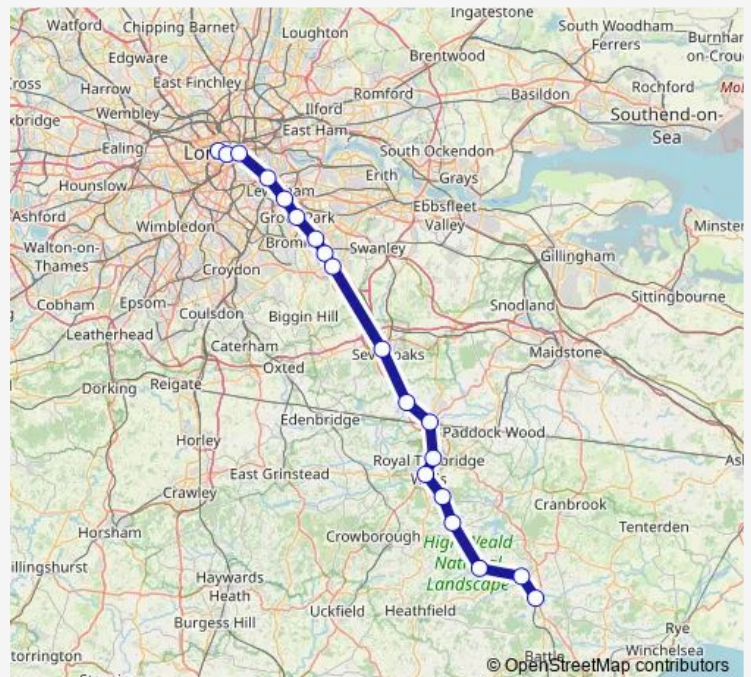

### Direction

London Charing Cross — Robertsbridge

19 stops

[Open route schedule](#)

London Charing Cross

London Waterloo East

London Bridge

New Cross

High Brooms

Tunbridge Wells

Frant

Wadhurst

Stonegate

Etchingam

Robertsbridge

### Route schedule

London Charing Cross — Robertsbridge

Monday —

Tuesday —

Wednesday —

Thursday —

Friday —

Saturday 07:15-23:45

### Route info

Direction: London Charing Cross

Stops: 19

Trip Duration: 1 hour 19 min

Se:Chx->Rbr — SE train service from CHX to Rbr

Se:Chx->Rbr Rail time schedules and route maps are available in an offline PDF at [busmaps.com](https://busmaps.com). Use the [busmaps.com](https://busmaps.com) website to see live bus times, train schedule or subway schedule, and step-by-step directions for all public transit in London