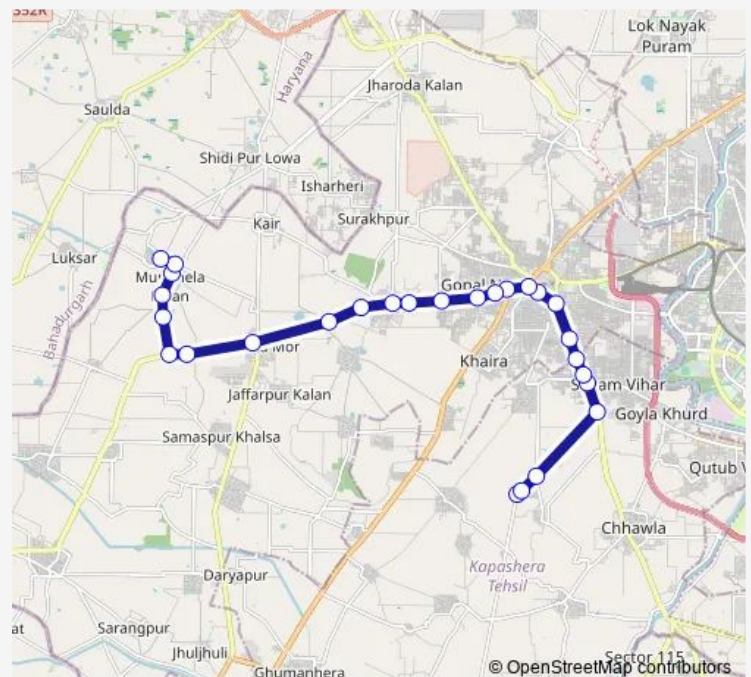

Surehra Crossing

Rawta Crossing (Dhansa Road)

Mata Daan Kaur School

Route schedule

Rewla Khanpur Depot — Mundhela Khurd Village

Monday 06:36-22:30

Tuesday 06:36-22:30

Wednesday 06:36-22:30

Thursday 06:36-22:30

Friday 06:36-22:30

Saturday 06:36-22:30

Sunday 06:36-22:30

Route info

Direction: Rewla Khanpur Depot

Stops: 27

Trip Duration: 1 hour 7 min