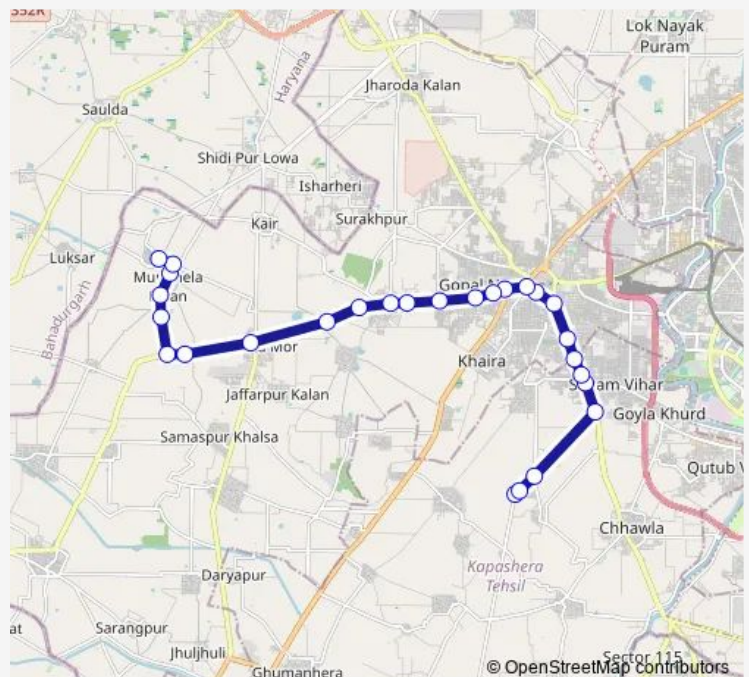

Surehra Crossing

Rawta Crossing (Dhansa Road)

Mata Daan Kaur School

Route schedule

Rewla Khanpur Depot — Mundhela Khurd Village

Monday 06:36-22:30

Tuesday 06:36-22:30

Wednesday 06:36-22:30

Thursday 06:36-22:30

Friday 06:36-22:30

Saturday 06:36-22:30

Sunday 06:36-22:30

Route info

Direction: Rewla Khanpur Depot

Stops: 27

Trip Duration: 1 hour 7 min