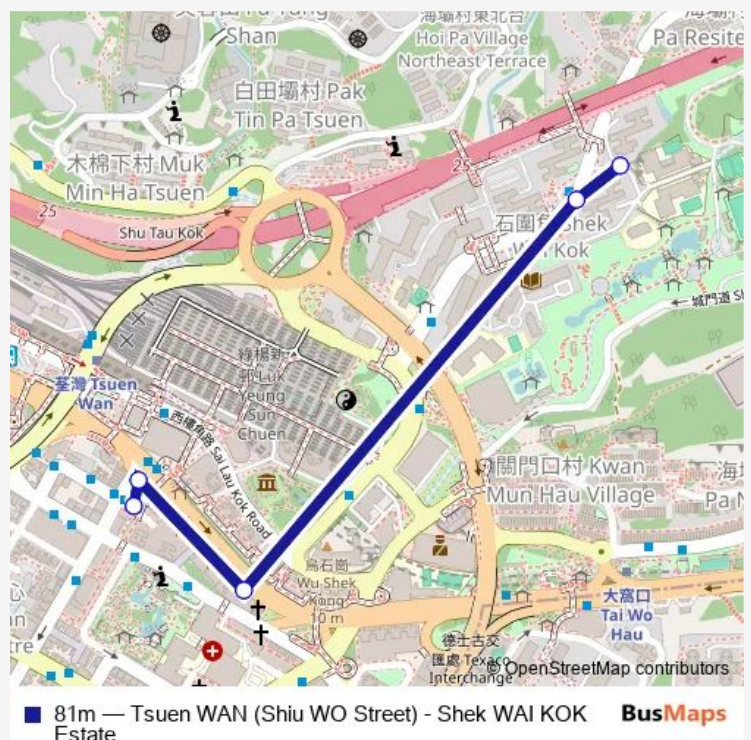

Bus 81m Tsuen WAN (Shiu WO Street) - Shek WAI KOK Estate

[Go to website](#)

Direction

Shek WAI KOK Estate — Tsuen WAN (Shiu WO Street)

5 stops

[Open route schedule](#)

Shek WAI KOK Estate

Shek WAI KOK Road Opposite Shek WAI KOK BUS Terminus|Shek WAI KOK Road AT THE Layby Opposite Shek WAI KOK BUS Terminus

Castle Peak Road-Tsuen WAN Outside Maurine Grantham Health Centre

Castle Peak Road-Tsuen WAN Outside House NO. 175

Tsuen WAN (Shiu WO Street)

Route schedule

Shek WAI KOK Estate — Tsuen WAN (Shiu WO Street)

Monday	05:45-22:00
Tuesday	05:45-22:00
Wednesday	05:45-22:00
Thursday	05:45-22:00
Friday	05:45-22:00
Saturday	05:45-22:00
Sunday	05:45-22:00

Route info

Direction: Shek WAI KOK Estate

Stops: 5

Trip Duration: 0 hour 8 min

Direction

Tsuen WAN (Shiu WO Street) — Shek WAI KOK Estate

3 stops

[Open route schedule](#)

Tsuen WAN (Shiu WO Street)

Shek WAI KOK Road Outside Shek WAI KOK BUS Terminus

Shek WAI KOK Estate

Route schedule