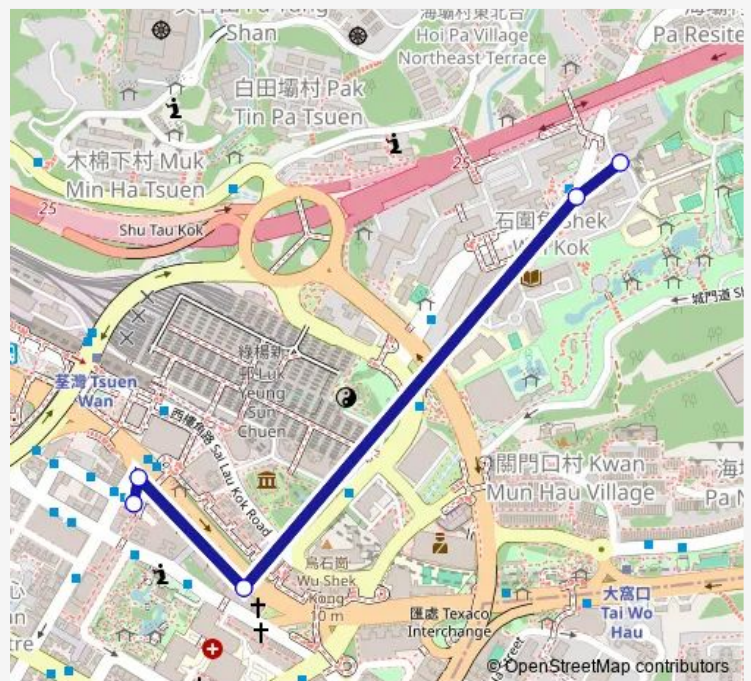

Bus 81M Tsuen WAN (Shiu WO Street) - Shek WAI KOK Estate

[Go to website](#)**Direction**

SHEK WAI KOK ESTATE — TSUEN WAN (SHIU WO STREET)

5 stops

[Open route schedule](#)

SHEK WAI KOK ESTATE

SHEK WAI KOK ROAD OPPOSITE SHEK WAI KOK BUS TERMINUS|SHEK WAI KOK ROAD AT THE LAYBY OPPOSITE SHEK WAI KOK BUS TERMINUS

CASTLE PEAK ROAD-TSUEN WAN OUTSIDE MAURINE GRANTHAM HEALTH CENTRE

CASTLE PEAK ROAD-TSUEN WAN OUTSIDE HOUSE NO. 175

TSUEN WAN (SHIU WO STREET)

Route schedule

SHEK WAI KOK ESTATE — TSUEN WAN (SHIU WO STREET)

Monday	05:45-22:00
Tuesday	05:45-22:00
Wednesday	05:45-22:00
Thursday	05:45-22:00
Friday	05:45-22:00
Saturday	05:45-22:00
Sunday	05:45-22:00

Route info

Direction: SHEK WAI KOK ESTATE

Stops: 5

Trip Duration: 0 hour 8 min

Direction

TSUEN WAN (SHIU WO STREET) — SHEK WAI KOK ESTATE

3 stops

[Open route schedule](#)

TSUEN WAN (SHIU WO STREET)

SHEK WAI KOK ROAD OUTSIDE SHEK WAI KOK BUS TERMINUS

SHEK WAI KOK ESTATE

Route schedule