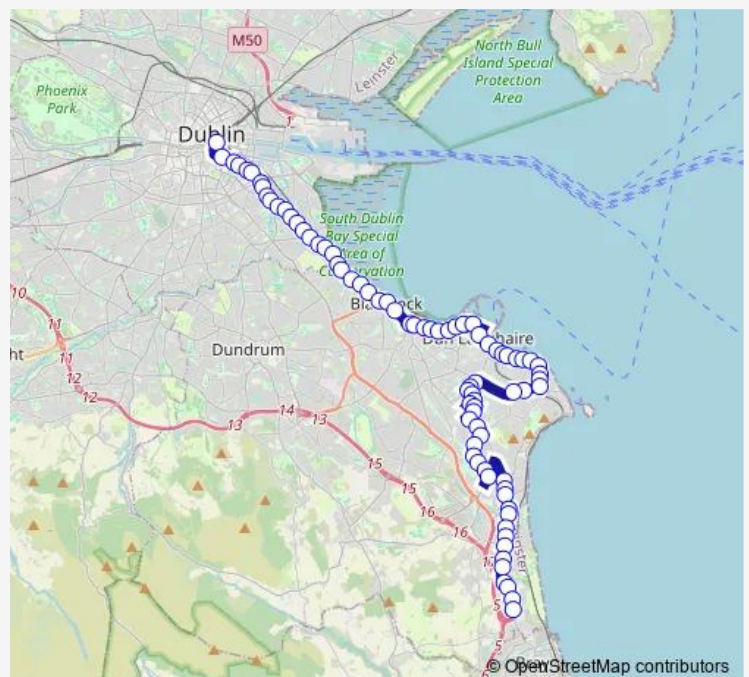

Bus 7n Dublin City South, D'Olier Street - Dún Laoghaire-Rathdown, Woodbrook Golf Club

[Go to website](#)

Direction

D'Olier Street — Woodbrook College

80 stops

[Open route schedule](#)

- D'Olier Street
- Nassau Street
- Merrion Square North
- Holles Street
- Mount Street Lower
- Mount Street Bridge
- Haddington Road
- Lansdowne Park
- Lansdowne Road
- American Embassy
- RDS Ballsbridge
- Merrion Road
- British Embassy
- Shrewsbury Park
- Merlyn Road
- Merrion View Avenue
- St Vincent's Hospital
- Herbert Avenue
- Merrion Gates
- Merrion Road
- Rock Road

Route schedule

D'Olier Street — Woodbrook College

Monday	—
Tuesday	—
Wednesday	—
Thursday	—
Friday	—
Saturday	00:00-04:00
Sunday	00:00-04:00

Route info

Direction: D'Olier Street

Stops: 80

Trip Duration: 1 hour 4 min

7n — Dublin City South, D'Olier Street - Dún Laoghaire-Rathdown, Woodbrook Golf Club

Boosterstown Station

Blackrock College

Blackrock Clinic

Blackrock Park

Blackrock Main St

Temple Road

Monkstown Road

01:00-03:00

Route info

Direction: D'Olier Street

Stops: 71

Trip Duration: 1 hour 4 min

Blackrock Main St

Temple Road

Monkstown Road