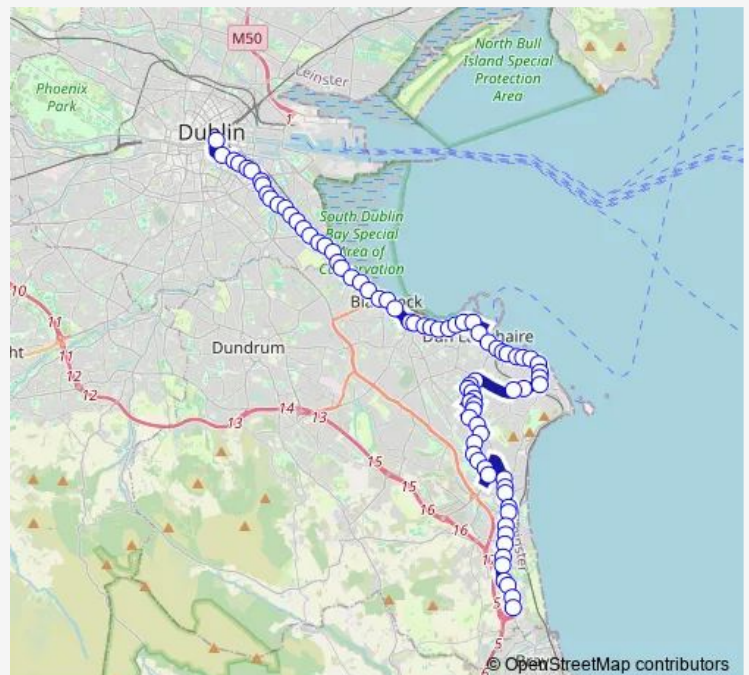

Bus 7n Dublin City South, D'Olier Street - Dún Laoghaire-Rathdown, Woodbrook Golf Club

[Go to website](#)

Direction

D'Olier Street — Woodbrook College

80 stops

[Open route schedule](#)

- D'Olier Street
- Nassau Street
- Merrion Square North
- Holles Street
- Mount Street Lower
- Mount Street Bridge
- Haddington Road
- Lansdowne Park
- Lansdowne Road
- American Embassy
- RDS Ballsbridge
- Merrion Road
- British Embassy
- Shrewsbury Park
- Merlyn Road
- Merrion View Avenue
- St Vincent's Hospital
- Herbert Avenue
- Merrion Gates
- Merrion Road
- Rock Road

Route schedule

D'Olier Street — Woodbrook College

Monday	—
Tuesday	—
Wednesday	—
Thursday	—
Friday	—
Saturday	00:00-04:00
Sunday	00:00-04:00

Route info

Direction: D'Olier Street

Stops: 80

Trip Duration: 1 hour 4 min

7n — Dublin City South, D'Olier Street - Dún Laoghaire-Rathdown, Woodbrook Golf Club

Boosterstown Station

Blackrock College

Blackrock Clinic

Blackrock Park

Blackrock Main St

Temple Road

Monkstown Road

Shanganagh Castle

Shanganagh Cemetery

St James's Church

Woodbrook College

7n Bus time schedules and route maps are available in an offline PDF at busmaps.com. Use the busmaps.com website to see live bus times, train schedule or subway schedule, and step-by-step directions for all public transit in Dublin