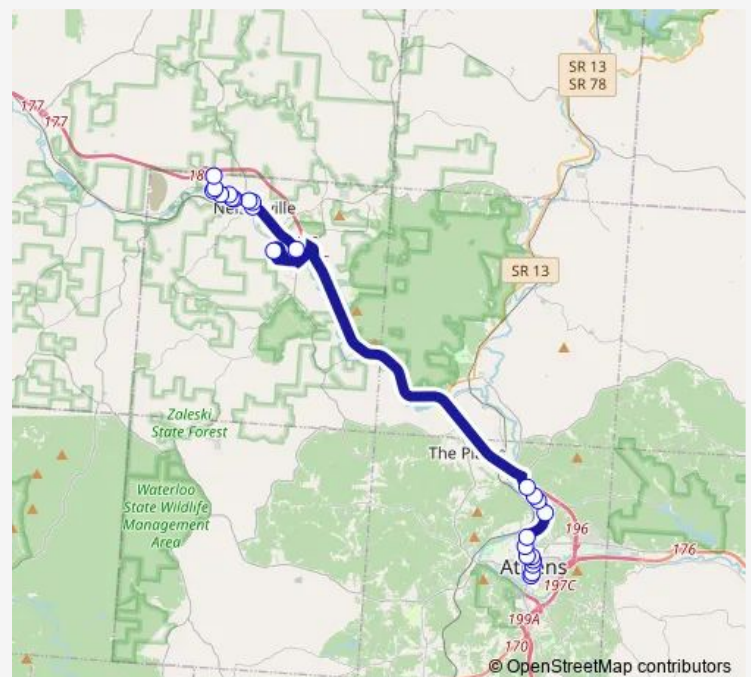

West Washington/Canal (Flag Stop)

Canal/Pinegrove (Flag Stop)

Mary Hill Health Center (Flag Stop)

Dorr Run Rd / Canal Street (Flag Stop)

Route schedule

Baker Center Bus Hub — John Lloyd Evans Memorial Drive/Dorr (Flag Stop) Run Rd

Monday 08:45-15:45

Tuesday 08:45-15:45

Wednesday 08:45-15:45

Thursday 08:45-15:45

Friday 08:45-15:45

Saturday —

Sunday —

Route info

Direction: Baker Center Bus Hub

Stops: 24

Trip Duration: 0 hour 39 min

7N — Nelsonville / Athens

John Lloyd Evans Memorial Drive (Flag Stop)

Ohio Health Center (Flag Stop)

John Lloyd Evans Memorial Drive/Dorr (Flag Stop) Run Rd

Direction

John Lloyd Evans Memorial Drive/Dorr (Flag Stop) Run Rd
— Baker Center Bus Hub

5 stops

[Open route schedule](#)

John Lloyd Evans Memorial Drive/Dorr (Flag Stop) Run Rd

224 Columbus Road (Flag Stop)