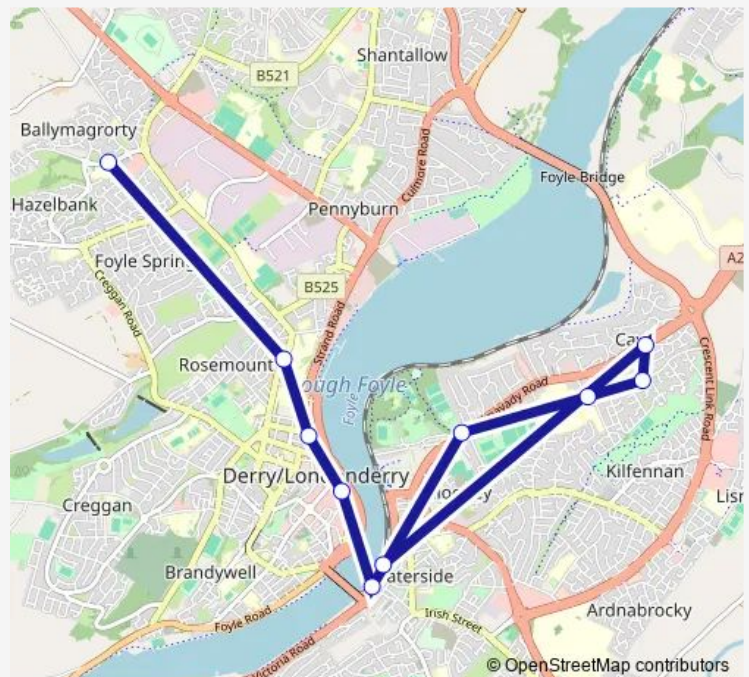

Bus 7n Ballymagroarty - NW Transport Hub

[Go to website](#)

Direction

Holy Family Primary School — North West Transport Hub

10 stops

[Open route schedule](#)

- Holy Family Primary School
- UU Magee Northland Road
- Quayside Shopping Centre
- Derry Londonderry Bus Station
- Duke Street
- St Columb's Park
- Broomhill Avenue
- Nelson Drive
- Caw Hill Park
- North West Transport Hub

Route schedule

Holy Family Primary School — North West Transport Hub

Monday	22:55
Tuesday	22:55
Wednesday	22:55
Thursday	22:55
Friday	22:55
Saturday	22:55
Sunday	—

Route info

Direction: Holy Family Primary School

Stops: 10

Trip Duration: 0 hour 30 min

7n — Ballymagroarty - NW Transport Hub

Direction

Derry Londonderry Bus Station — Holy Family Primary School

8 stops

[Open route schedule](#)

Derry Londonderry Bus Station

Route info

Direction: Derry Londonderry Bus Station

Stops: 8

Trip Duration: 0 hour 17 min

7n Bus time schedules and route maps are available in an offline PDF at busmaps.com. Use the busmaps.com website to see live bus times, train schedule or subway schedule, and step-by-step directions for all public transit in Derry