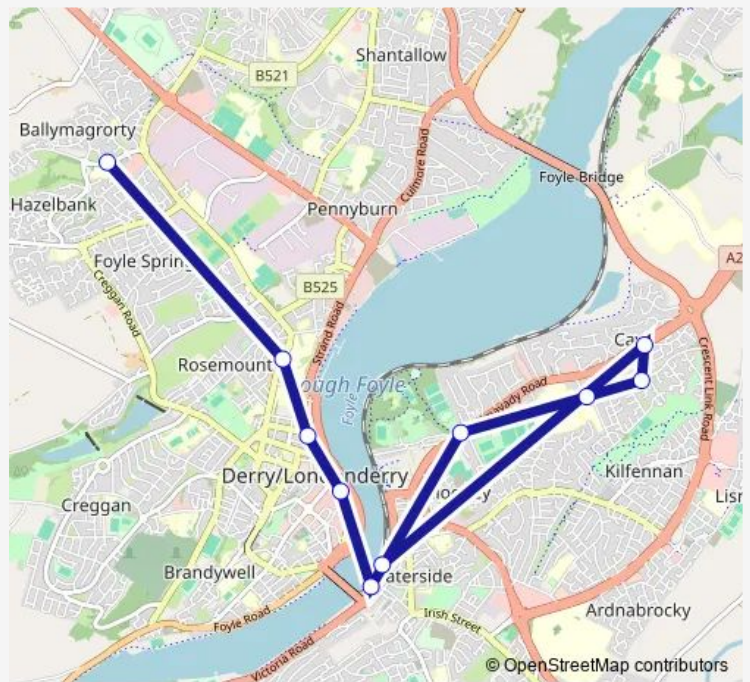

**Bus 7n Ballymagroarty - NW Transport Hub**

[Go to website](#)

**Direction**  
 Holy Family Primary School — North West Transport Hub  
 10 stops  
[Open route schedule](#)

- Holy Family Primary School
- UU Magee Northland Road
- Quayside Shopping Centre
- Derry Londonderry Bus Station
- Duke Street
- St Columb's Park
- Broomhill Avenue
- Nelson Drive
- Caw Hill Park
- North West Transport Hub

**Route info**  
 Direction: Holy Family Primary School  
 Stops: 10  
 Trip Duration: 0 hour 30 min

### Direction

Derry Londonderry Bus Station — Holy Family Primary School

8 stops

[Open route schedule](#)

Derry Londonderry Bus Station

Lone Moor Road

Broadway

Malin Gardens

### Route info

Direction: Derry Londonderry Bus Station

Stops: 8

Trip Duration: 0 hour 17 min

7n Bus time schedules and route maps are available in an offline PDF at [busmaps.com](http://busmaps.com). Use the [busmaps.com](http://busmaps.com) website to see live bus times, train schedule or subway schedule, and step-by-step directions for all public transit in Derry