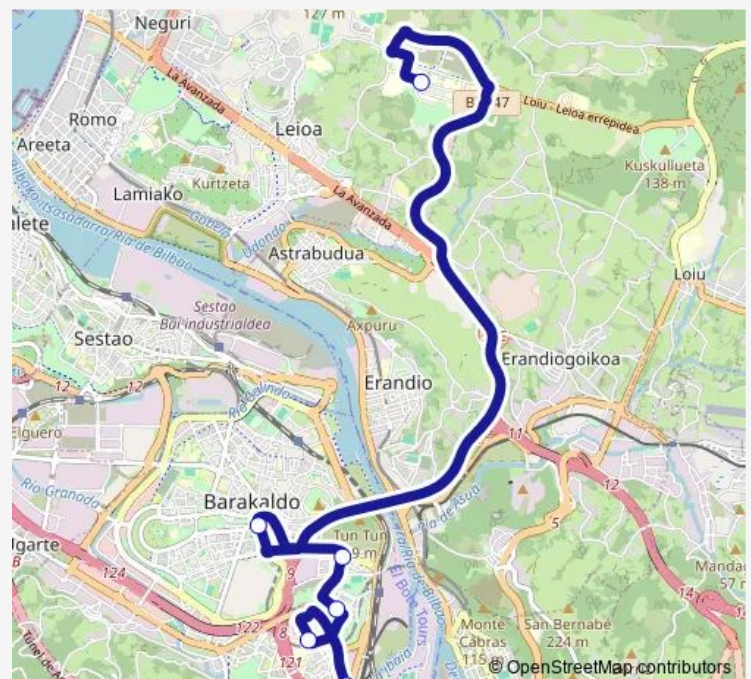

Tuesday 13:05-20:05

Wednesday 13:05-20:05

Thursday 13:05-20:05

Friday 13:05-20:05

Saturday —

Sunday —

Route info

Direction: EHU Oteiza Plaza (4131)

Stops: 7

Trip Duration: 0 hour 26 min

A2326 — Barakaldo-UPV/Ehu

Direction

EHU Oteiza Plaza (4131) — Landeta (Goikoa) (649)

2 stops

[Open route schedule](#)

EHU Oteiza Plaza (4131)

Route info

Direction: EHU Oteiza Plaza (4131)

Stops: 2

Trip Duration: 0 hour 30 min

Direction

Zorrotza (Fray Juan 8) (311) — EHU Oteiza Plaza (4131)

7 stops

[Open route schedule](#)