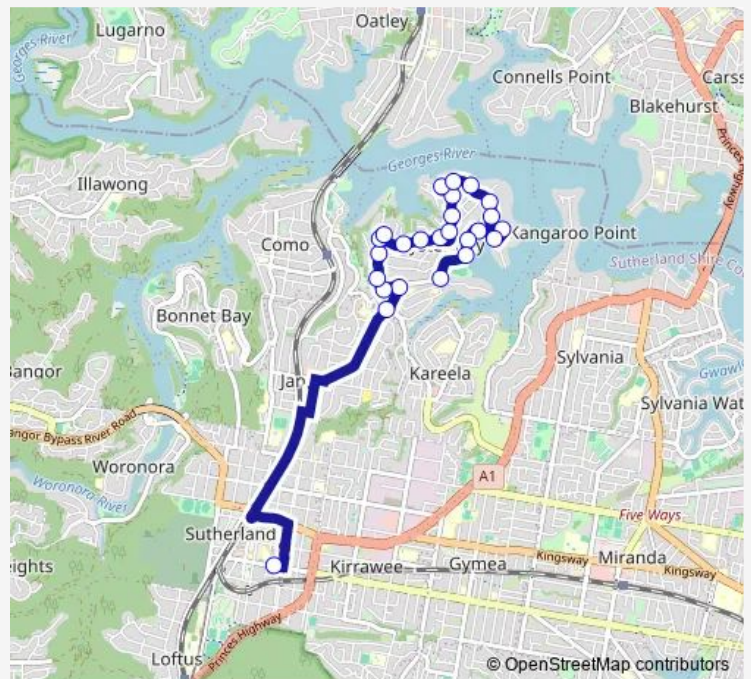

School Bus S325 St Patricks College to Oyster Bay

[Go to website](#)

Direction

St Patricks College, President Av — Oyster Bay Oval, Como Rd

25 stops

[Open route schedule](#)

- St Patricks College, President Av
- Georges River Rd Before Carvers Rd
- Georges River Rd At Oyster Bay Rd
- Oyster Bay Rd Opp Green Point Rd
- Green Point Rd Opp Manning St
- Green Point Rd Opp Scylla Rd
- Green Point Rd At Flora St
- Caravan Head Rd After Green Point Rd
- Caravan Head Rd At Riverhaven Pl
- Oyster Bay Christian Church, Caravan Head Rd
- Caravan Head Rd At Carina Rd
- Caravan Head Rd At Glenhaven Pl
- Caravan Head Rd After Carina Rd
- Caravan Head Rd At Cook Rd
- Georges River Cres After Cook Rd
- Georges River Cres At Discovery Pl
- Georges River Cres Opp Cook Rd
- Georges River Cres After Carina Rd
- Georges River Cres Opp Como Rd
- Georges River Cres Opp Connell Rd
- Rickard Rd At Connell Rd

Route schedule

St Patricks College, President Av — Oyster Bay Oval, Como Rd

Monday	15:20
Tuesday	15:20
Wednesday	15:20
Thursday	15:20
Friday	15:20
Saturday	—
Sunday	—

Route info

Direction: St Patricks College, President Av

Stops: 25

Trip Duration: 0 hour 25 min

S325 — St Patricks College to Oyster Bay

Rickard Rd Before Como Rd

38 Como Rd

68 Como Rd

Oyster Bay Oval, Como Rd

S325 School Bus time schedules and route maps are available in an offline PDF at busmaps.com. Use the busmaps.com website to see live bus times, train schedule or subway schedule, and step-by-step directions for all public transit in Sydney

The schedule is provided in the local timezone. Times with "(+1)" indicate departures on the next day.

PDF file created on 2025-01-16

2024 BusMaps.com - All Rights Reserved