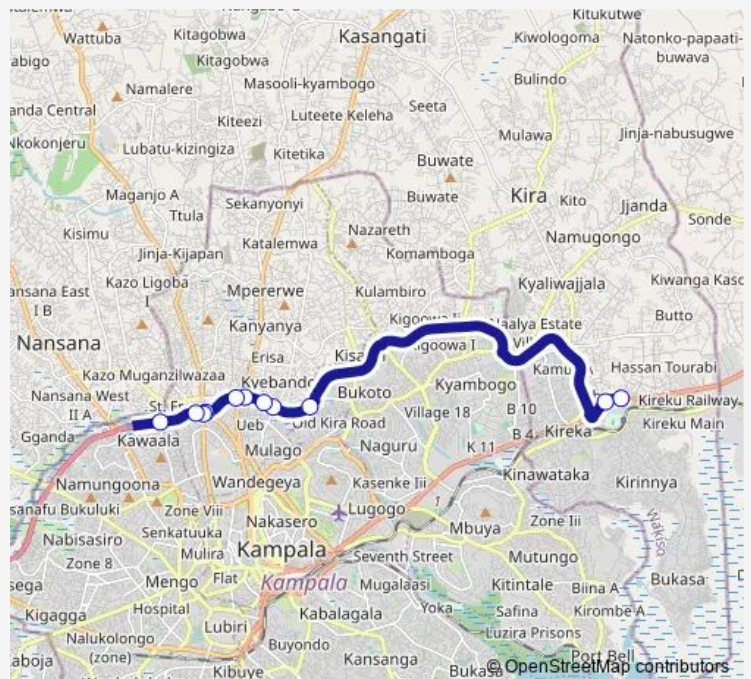

Kawaala Rd - Northern Bypass Highway

Route schedule

Total Fuel Station Bweyogerere — Kawaala Rd - Northern Bypass Highway

Monday 06:30-19:00

Tuesday 06:30-19:00

Wednesday 06:30-19:00

Thursday 06:30-19:00

Friday 06:30-19:00

Saturday 06:30-19:00

Sunday 06:30-19:00

Route info

Direction: Total Fuel Station Bweyogerere

Stops: 11

Trip Duration: 0 hour 39 min

■ IC169 — Bweyogerere-Namungoona

Direction

Bwaise Stage - Westbound — Bweyogerere

9 stops

[Open route schedule](#)

Bwaise Stage - Westbound

Bwaise Stage - Eastbound

Kalerwe Taxi Park Roundabout

Bweyogerere Stage

Holyword Healing Ministries

Wednesday 06:30-19:00

Thursday 06:30-19:00

Friday 06:30-19:00

Saturday 06:30-19:00

Sunday 06:30-19:00

Route info

Direction: Bwaise Stage - Westbound

Stops: 9