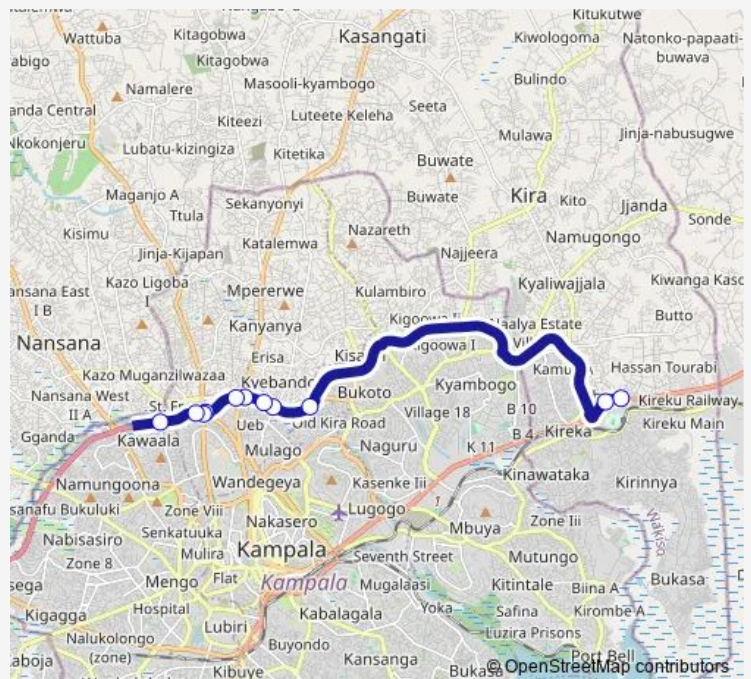

### Direction

Total Fuel Station Bweyogerere — Kawaala Rd - Northern Bypass Highway

11 stops

[Open route schedule](#)

Total Fuel Station Bweyogerere

Hotel Mamerto

Busega (Northern Bypass)

Nsooba Kyebando Rd Overpass

Holyword Healing Ministries

Bweyogerere Stage

Kalerwe Taxi Park Roundabout

Bwaise Stage - Eastbound

Bwaise Stage - Southbound

Bwaise Stage - Westbound

Kawaala Rd - Northern Bypass Highway

### Route schedule

Total Fuel Station Bweyogerere — Kawaala Rd - Northern Bypass Highway

Monday 06:30-19:00

Tuesday 06:30-19:00

Wednesday 06:30-19:00

Thursday 06:30-19:00

Friday 06:30-19:00

Saturday 06:30-19:00

### Route info

Direction: Total Fuel Station Bweyogerere

Stops: 11

Trip Duration: 0 hour 34 min

Ic169 — Bweyogerere-Namungoona

**Direction**

Bwaise Stage - Westbound — Bweyogerere

9 stops