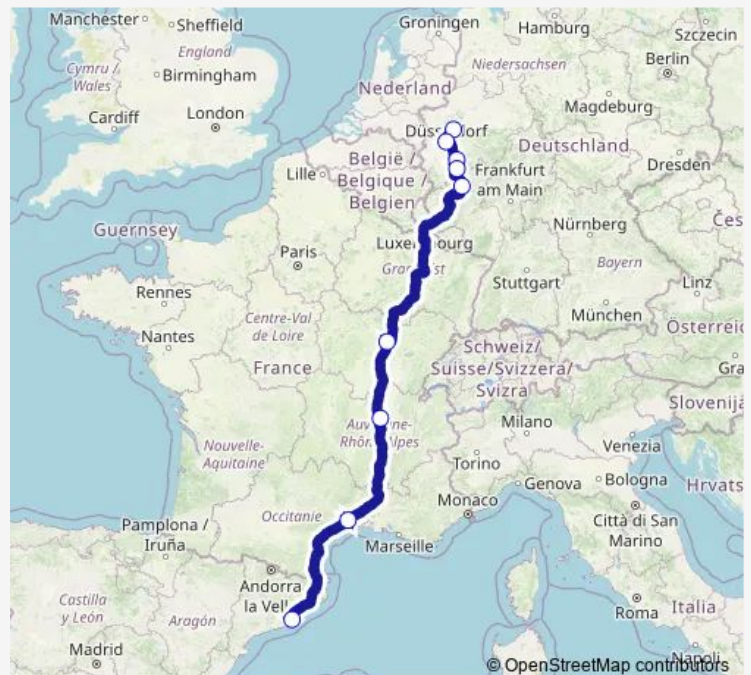

### Direction

Essen Hbf — Barcelona (Bus Terminal Nord)

9 stops

[Open route schedule](#)

Essen Hbf

D-Worringer Platz,W57

Köln/Bonn Flughafen Terminal 2

Bonn Gronau UN Campus Bf

Mendig Niedermendig Vulkanbad

Dijon (Bus Station)

Lyon (Perrache Bus Station)

Montpellier (Sabines)

Barcelona (Bus Terminal Nord)

### Route schedule

Essen Hbf — Barcelona (Bus Terminal Nord)

Monday	—
Tuesday	—
Wednesday	—
Thursday	—
Friday	—
Saturday	22:15
Sunday	—

### Route info

Direction: Essen Hbf

Stops: 9

Trip Duration: 20 hour 35 min

N710 — Barcelona - Lyon - Essen