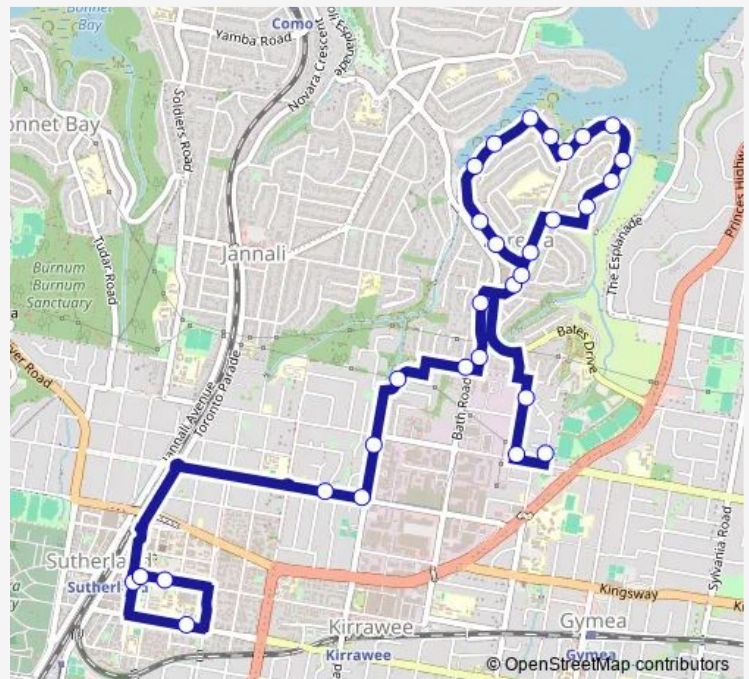

School Bus S106 Sutherland PS to Gundain Rd at Muronga PI, Kirrawee via Kareela

[Go to website](#)

**Direction**

Sutherland Public School, Eton St — Gundain Rd At Muronga PI

30 stops

[Open route schedule](#)

Garnet Rd Opp Bath Rd

Bandain Av After Garnet Rd

Bandain Av Before Box Rd

Kareela Village, Freya St

Siandra Dr After Freya St

Siandra Dr Before Struen Marie St

Siandra Dr Opp Struen Marie St

106 Siandra Dr

Siandra Dr Opp Freya St

Freya Street Reserve, Freya St

Ingrid Rd Opp Tradewinds PI

16 Ingrid Rd

Route schedule

Sutherland Public School, Eton St — Gundain Rd At Muronga PI

Monday	15:28
Tuesday	15:28
Wednesday	15:28
Thursday	15:28
Friday	15:28
Saturday	—
Sunday	—

Route info

Direction: Sutherland Public School, Eton St

Stops: 30

Trip Duration: 0 hour 28 min

S106 — Sutherland PS to Gundain Rd at Muronga PI, Kirrawee via Kareela

Ingrid Rd Before Pascha PI

Ingrid Rd After Pascha PI