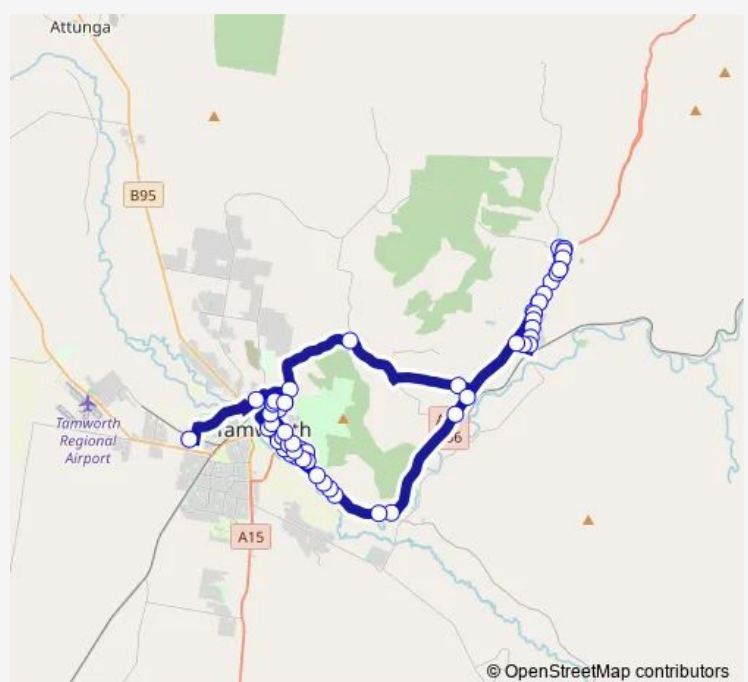

New England Hwy Before Churchill Dr

Denman Av After Dorothy Av

Denman Av At Johns Dr

Denman Av At Barber St

Route schedule

Hume St After Cook St — Oxley High School, Piper St

Monday 07:20

Tuesday 07:20

Wednesday 07:20

Thursday 07:20

Friday 07:20

Saturday —

Sunday —

Route info

Direction: Hume St After Cook St

Stops: 56

Trip Duration: 1 hour 19 min

S106 — Horse Bus - Moonbi New England Hwy to Oxley High via East Tamworth **BusMaps**

Denman Av Opp Kootingal Public School

Denman Av At Irvine St

Chelmsford St At Chaffey St

Chelmsford St After Levien St

1246 New England Hwy

1150 New England Hwy

New England Hwy At Nundle Rd

Armidale Rd Opp Somerset Pl

Armidale Rd Before Tiki St

Armidale Rd At Herberts Dr

Armidale Rd Before Crawford St

Colonial Inn, Armidale Rd