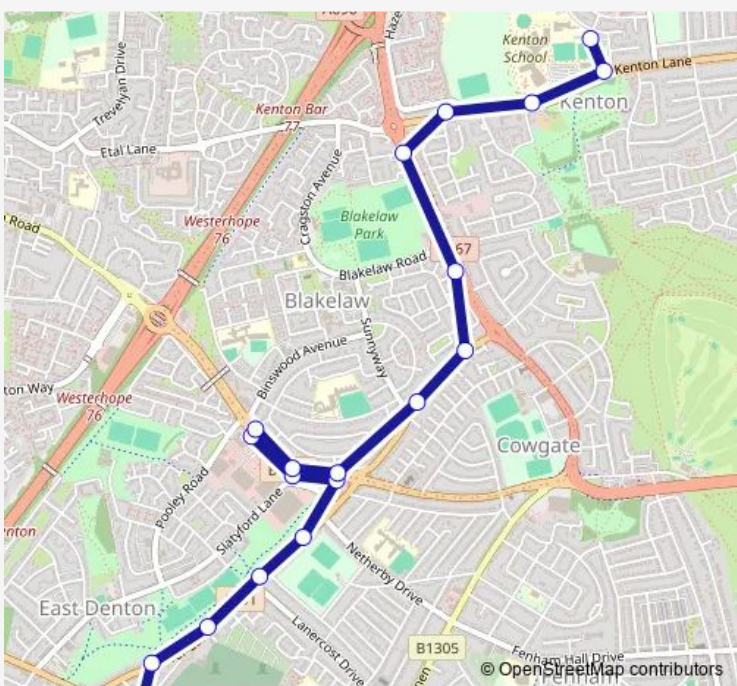

# Bus S106 Denton Burn - Kenton School

[Go to website](#)

**Direction**  
 West Road-Brignall Gardens — Kenton School  
 19 stops  
[Open route schedule](#)

- West Road-Brignall Gardens
- Silver Lonnen-Henshaw Place
- Silver Lonnen-Elrington Gardens
- Silver Lonnen-Hesleyside Drive
- Silver Lonnen - Netherby Drive
- Stamfordham Road-Silver Lonnen
- Stamfordham Road-Slatyford Lane
- Stamfordham Road - Pooley Road
- Stamfordham Road - Fulwell Green
- Stamfordham Road-Barclay Place
- Stamfordham Road-Viewforth Grove
- Springfield Road-Sunnyway
- Springfield Road-Firfield Road
- Ponteland Road-Fuchsia Place
- Ponteland Road - Antrim Close
- Kenton Lane - Hazeldene Avenue
- Kenton Lane-Moor Lane
- Kenton Lane-Drayton Road
- Kenton School

Route schedule  
 West Road-Brignall Gardens — Kenton School

Monday	07:40
Tuesday	07:40
Wednesday	07:40
Thursday	07:40
Friday	07:40
Saturday	—
Sunday	—

Route info  
 Direction: West Road-Brignall Gardens  
 Stops: 19  
 Trip Duration: 0 hour 30 min

**S106 — Denton Burn - Kenton School** **BusMaps**

S106 Bus time schedules and route maps are available in an offline PDF at [busmaps.com](https://busmaps.com). Use the [busmaps.com](https://busmaps.com) website to see live bus times, train schedule or subway schedule, and step-by-step directions for all public transit in Newcastle upon Tyne

The schedule is provided in the local timezone. Times with "(+1)" indicate departures on the next day.

PDF file created on 2025-02-26

2024 BusMaps.com - All Rights Reserved