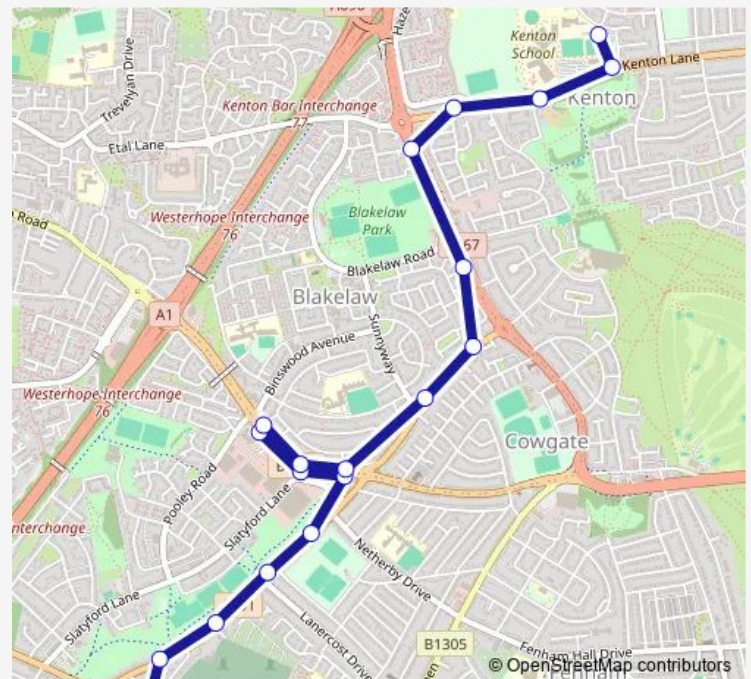

Bus S106 Denton Burn - Kenton School

[Go to website](#)

Direction

West Road-Brignall Gardens — Kenton School

19 stops

[Open route schedule](#)

West Road-Brignall Gardens

Silver Lonnen-Henshaw Place

Kenton Lane-Moor Lane

Kenton Lane-Drayton Road

Kenton School

Route schedule

West Road-Brignall Gardens — Kenton School

Monday 07:40

Tuesday 07:40

Wednesday 07:40

Thursday 07:40

Friday 07:40

Saturday —

Sunday —

Route info

Direction: West Road-Brignall Gardens

Stops: 19

Trip Duration: 0 hour 30 min

S106 — Denton Burn - Kenton School

S106 Bus time schedules and route maps are available in an offline PDF at busmaps.com. Use the busmaps.com website to see live bus times, train schedule or subway schedule, and step-by-step directions for all public transit in Newcastle upon Tyne