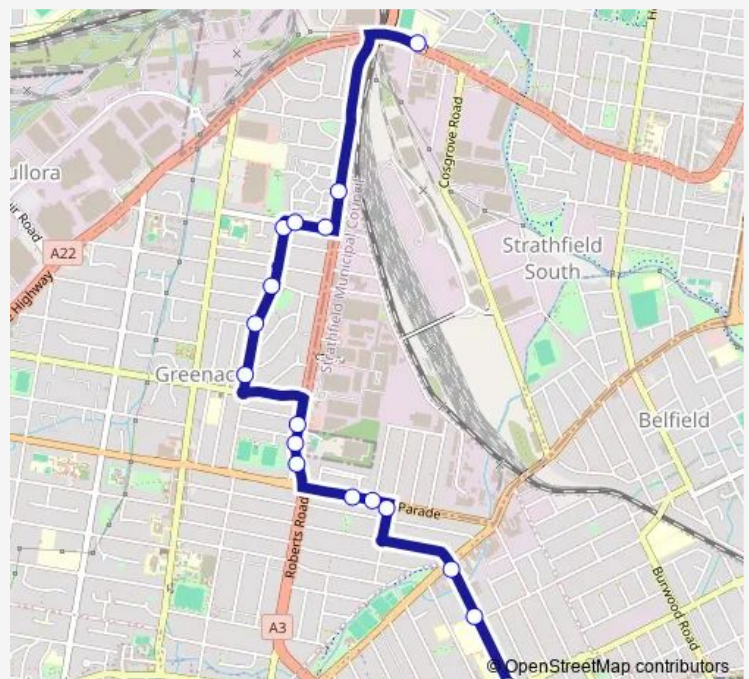

Roberts Rd At Valencia St

Maiden St Opp Rea St

Maiden St At Treuer Lane

Maiden St At Russell St

Maiden St At Norfolk Rd

Norfolk Rd After Ron Scott Cct

Norfolk Rd Before Roberts Rd

Roberts Rd At Ironbark Gr Walkway

Hume Hwy Before Hedges Av

Route schedule

Lakemba Station, Haldon St, Stand B — Hume Hwy Before Hedges Av

Monday 07:50

Tuesday 07:50

Wednesday 07:50

Thursday 07:50

Friday 07:50

Saturday —

Sunday —

Route info

Direction: Lakemba Station, Haldon St, Stand B

Stops: 18

Trip Duration: 0 hour 23 min

S106 — Lakemba to Strathfield South Hs

S106 School Bus time schedules and route maps are available in an offline PDF at busmaps.com. Use the busmaps.com website to see live bus times, train schedule or subway schedule, and step-by-step directions for all public transit in Sydney