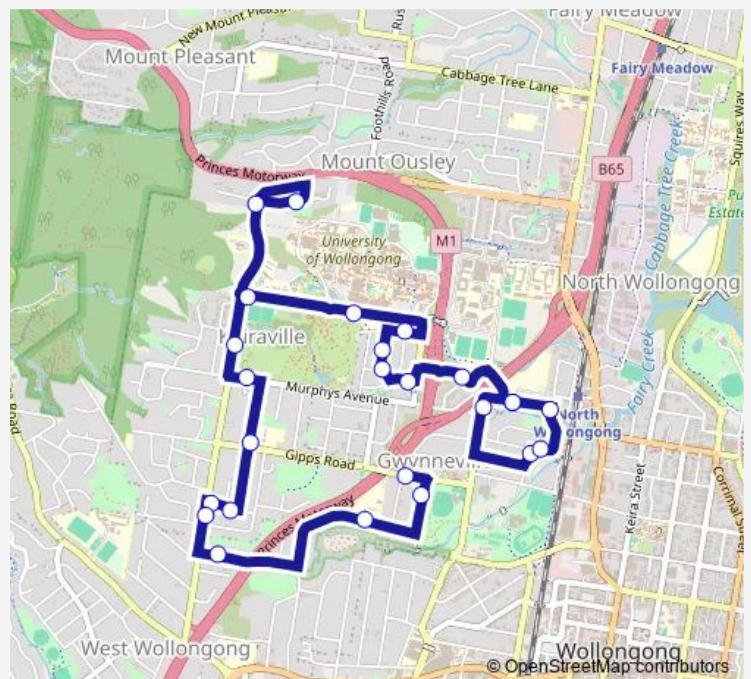

School Bus S106 Keiraville PS to West Wollongong Ps

[Go to website](#)

Direction

Porter St Opp Para Meadows School — St Brigid's Primary School, Gipps Rd

25 stops

[Open route schedule](#)

- Porter St Opp Para Meadows School
- Foley St Opp Hillview Av
- Crawford Av At Lucinda St
- Crawford Av At Mountview Av
- Crawford Av At Porter St
- Porter St Opp Para Meadows School
- University Av After Graham Av
- Spearing Pde At Irvine St
- Sidney St At Leahy Cres
- Sidney St After Leahy Cres
- Madoline St Opp Hoskins St
- University Of Wollongong, Northfields Av, Stand F
- Northfields Av At Robsons Rd
- Robsons Rd At Dallas St
- Dallas St After Ashcroft Pl
- Robsons Rd Opp 32
- Wollongong Conservatorium Of Music, Murphys Av
- Keiraville Public School, Grey Rd
- Rose St Opp Grey St
- Rose St At Robsons Rd
- Robsons Rd Before Keira Mine Rd

Route schedule

Porter St Opp Para Meadows School — St Brigid's Primary School, Gipps Rd

Monday	08:30
Tuesday	08:30
Wednesday	08:30
Thursday	08:30
Friday	08:30
Saturday	—
Sunday	—

Route info

Direction: Porter St Opp Para Meadows School

Stops: 25

Trip Duration: 0 hour 22 min

S106 — Keiraville PS to West Wollongong Ps

Reserve St After Robsons Rd

Gwynneville Public School, Acacia Av

St Brigid's Primary School, Vickery St

St Brigid's Primary School, Gipps Rd

Monday 15:12

Tuesday 15:12

Wednesday 15:12

Thursday 15:12

Friday 15:12

Saturday —

Sunday —

Route info