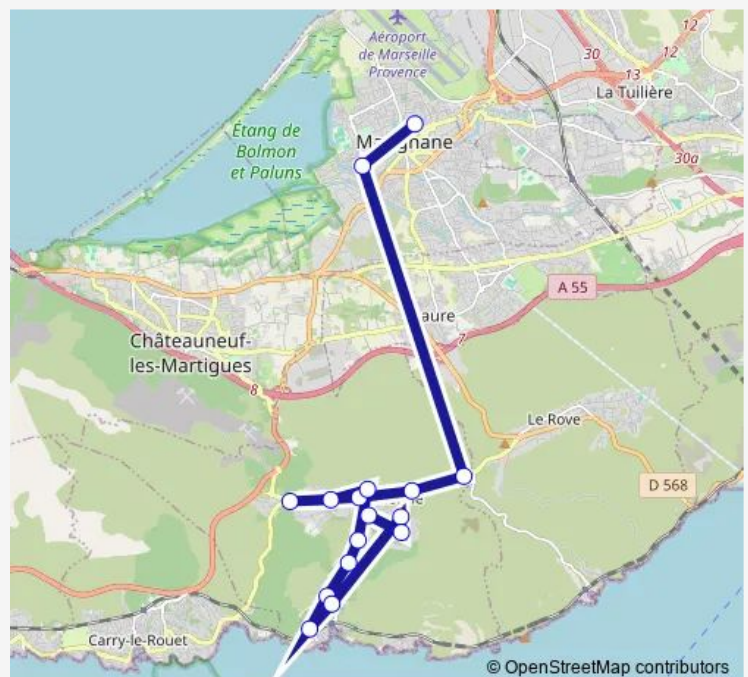

Monday —

Tuesday —

Wednesday 12:10

Thursday —

Friday —

Saturday —

Sunday —

Route info

Direction: Lycée Blériot

Stops: 16

Trip Duration: 0 hour 54 min

S106 — Ensùès - LYC Marignane

BusMaps

Direction

Lycée Blériot — Creux du Loup 2

18 stops

[Open route schedule](#)

Lycée Blériot

Genevoix / Brassens

Val de Ricard

La Reynarde

La Vierge

Rond Point Chantegrive

Chantegrive Edf

Thursday 07:10

Friday 07:10

Saturday —

Sunday —

Route info

Direction: Creux du Loup 1

Stops: 15

Trip Duration: 0 hour 45 min