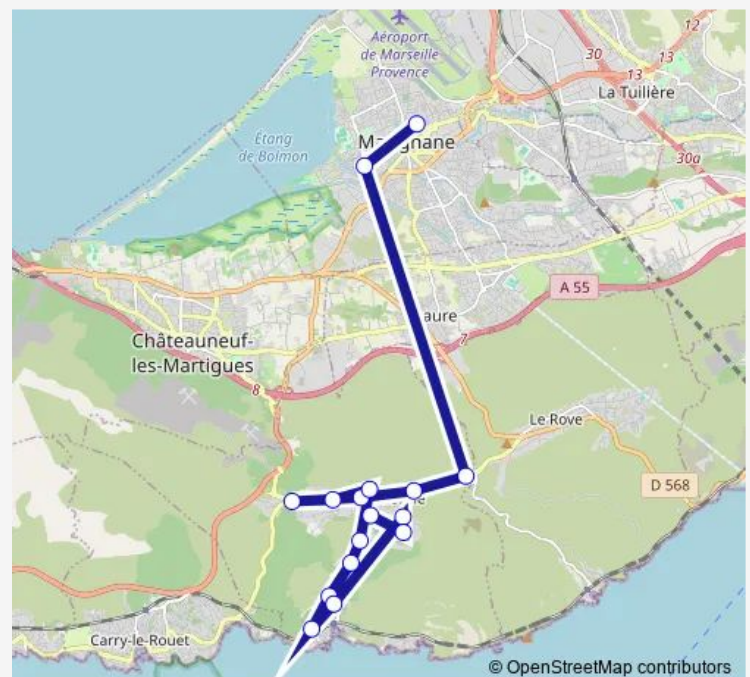

Monday —

Tuesday —

Wednesday 12:10

Thursday —

Friday —

Saturday —

Sunday —

Route info

Direction: Lycée Blériot

Stops: 16

Trip Duration: 0 hour 54 min

S106 — Ensùès - LYC Marignane

BusMaps

Direction

Creux du Loup 2 — Lycée Blériot

15 stops

[Open route schedule](#)

Creux du Loup 2

Creux du Loup 1

Escalayolle

Oliviers

La Madrague

Oliviers

Escalayolle

Friday 17:00

Saturday —

Sunday —

Route info

Direction: Genevoix / Brassens

Stops: 17

Trip Duration: 0 hour 45 min

Direction