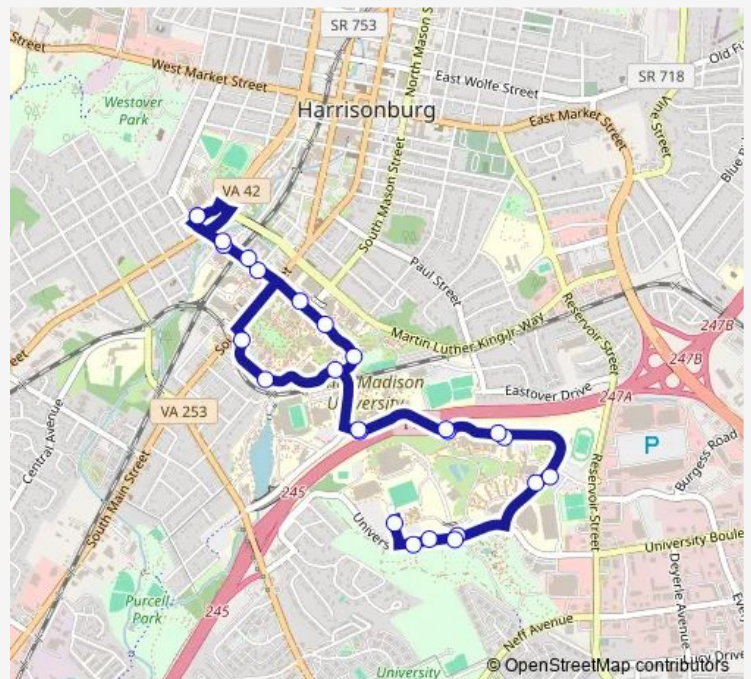

Bluestone Dr. across from Wampler Hall

Bluestone Dr. @ Hoffman Hall

Bluestone Dr. across from Madison Union

Carrier Dr. across from Hanson Hall

Carrier Dr. @ King Hall (Shelter)

Carrier Dr. @ Physics/Chemistry (Shelter)

Carrier Dr. across from Physics/Chemistry (Shelter)

Carrier Dr. across from King Hall (Shelter)

Carrier Dr. @ Hanson Hall

Grace St. across from Taylor Down Under (Shelter)

Grace St. @ Student Success Center

Route schedule

Memorial Hall (Shelter) — Memorial Hall (Shelter)

Monday 07:00-18:55

Tuesday 07:00-18:55

Wednesday 07:00-18:55

Thursday 07:00-18:55

Friday 07:00-18:55

Saturday —

Sunday —

Route info

Direction: Memorial Hall (Shelter)

Stops: 25

Trip Duration: 0 hour 30 min

Ics — JMU Ics

Grace St. @ Holland Yates Hall

Grace St. @ Grace St. Apartments