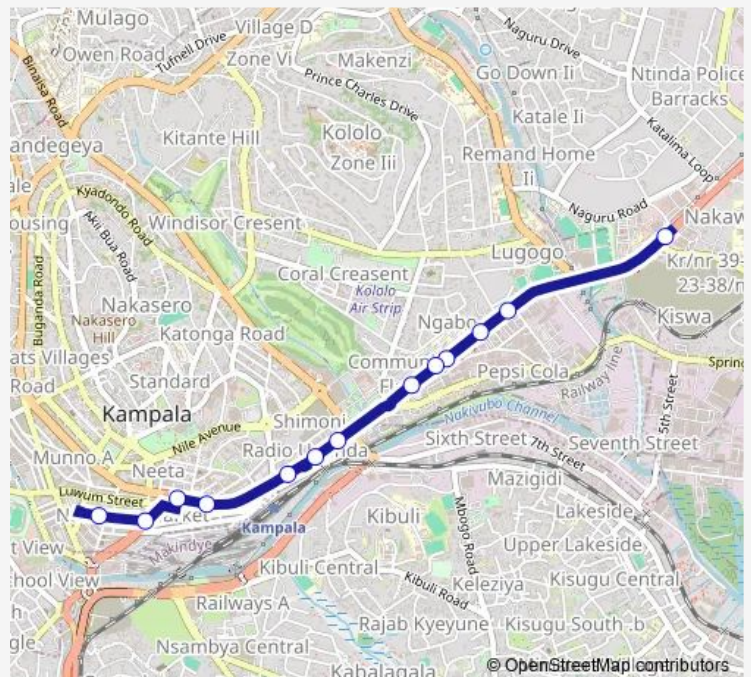

Old Taxi Park (Market Street)

### Route schedule

Nakawa Taxi — Old Taxi Park (Market Street)

Monday 06:30-19:00

Tuesday 06:30-19:00

Wednesday 06:30-19:00

Thursday 06:30-19:00

Friday 06:30-19:00

Saturday 06:30-19:00

### Route info

Direction: Nakawa Taxi

Stops: 13

Trip Duration: 0 hour 34 min

KA030 — Nakawa Taxi Park-Old Taxi Park

## Direction

Old Taxi Park (Burton Street) — Lugogo Shopping Mall - Shoprite (Jinja Rd)

18 stops

[Open route schedule](#)

Old Taxi Park (Burton Street)

Mutaasa

Burton - William Roundabout

Pioneer Mall