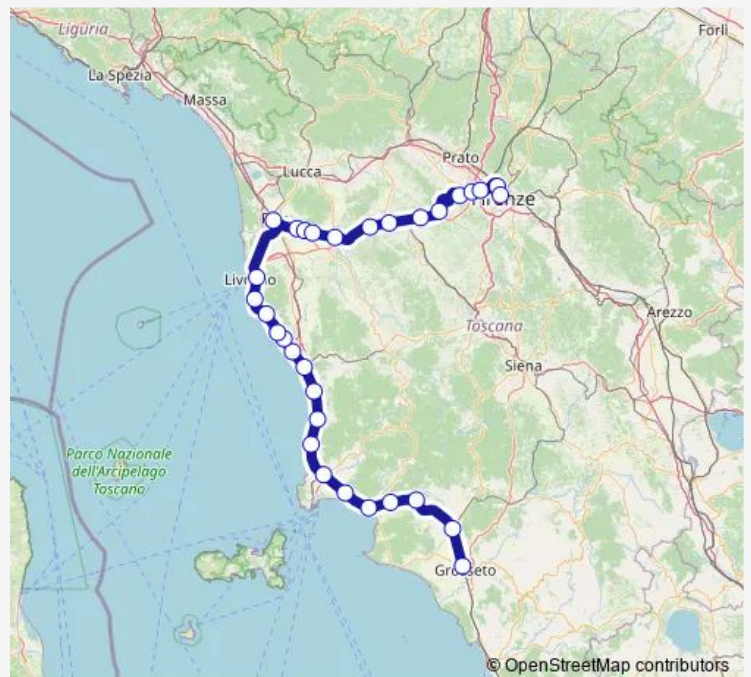

Pontedera C.T.

Empoli

Signa

Firenze Rifredi

Firenze Smn

Route schedule

Piomb.Bin.Mare — Firenze Smn

Monday	—
Tuesday	—
Wednesday	—
Thursday	21:32
Friday	—
Saturday	—
Sunday	21:32

Route info

Direction: Piomb.Bin.Mare

Stops: 15

Trip Duration: 2 hour 48 min

Firenze - Pisa - Livorno

Direction

Firenze Smn — La Spezia C.

23 stops