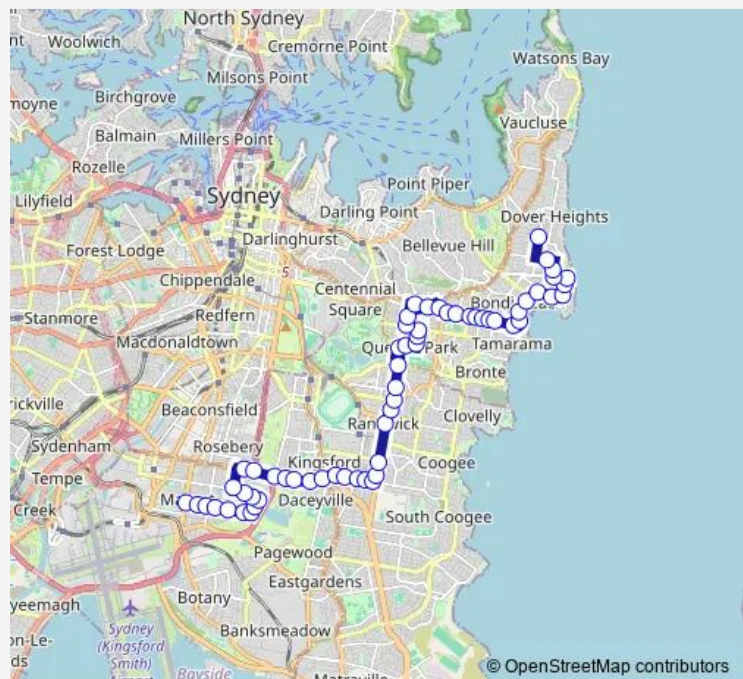

King St At Maloney St

King St At St Helena Pde

Florence Av At King St

Florence Av At O'Connor St

Florence Av Opp Vernon Av

Lismore St At St Helena Pde

George St After St Helena Pde

Maloney St At Coward St

### Route schedule

King St At Botany Rd — Rose Bay Secondary College, Stand 2, Hardy St

Monday	07:35
Tuesday	07:35
Wednesday	07:35
Thursday	07:35
Friday	07:35
Saturday	—
Sunday	—

### Route info

Direction: King St At Botany Rd

Stops: 61

Trip Duration: 1 hour 6 min

Rainbow St At Kennedy St

Paine Reserve, Rainbow St

Rainbow Street Public School, Rainbow St

Randwick Boys High School, Rainbow St