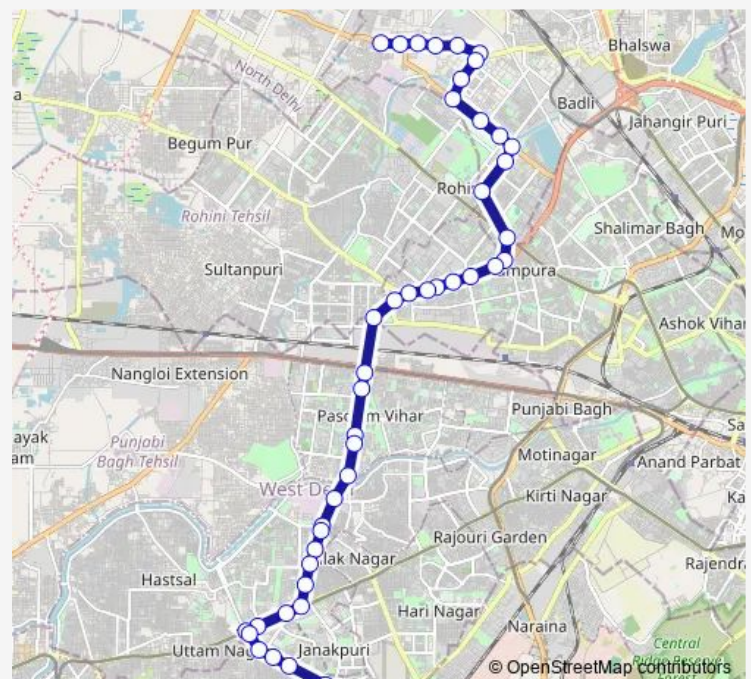

Kali Mata Mandir

Puspanjali Enclave

Rohini Depot - 3

Route schedule

Shahbad Dairy Block A — D Block Janak Puri

Monday 06:32-20:42

Tuesday 06:32-20:42

Wednesday 06:32-20:42

Thursday 06:32-20:42

Friday 06:32-20:42

Saturday 06:32-20:42

Sunday 06:32-20:42

Route info

Direction: Shahbad Dairy Block A

Stops: 49

Trip Duration: 1 hour 35 min