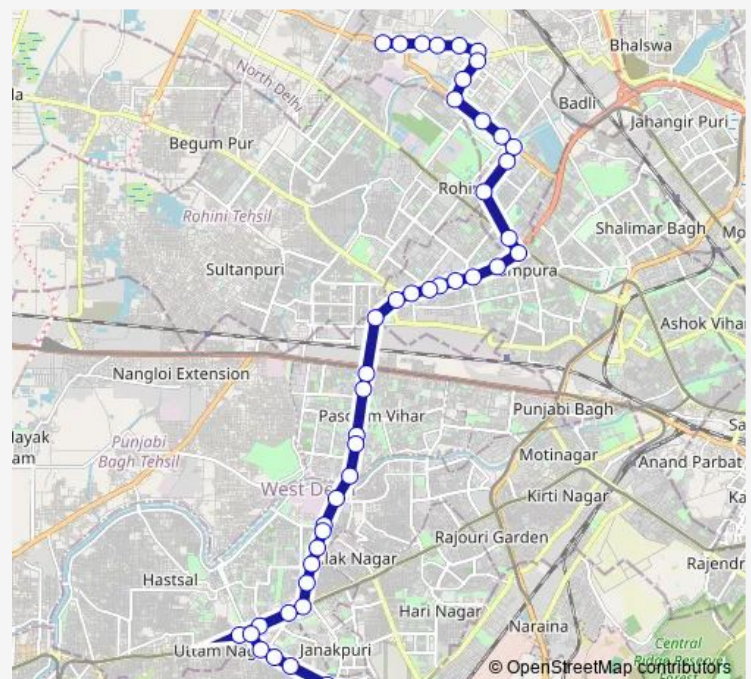

### Direction

Shahbad Dairy Block A — D Block Janak Puri

49 stops

[Open route schedule](#)

Shahbad Dairy Block A

St. Xavier School Shahbad

Shahbad Daulatpur School

Shahbad Daulatpur Gaon

### Route schedule

Shahbad Dairy Block A — D Block Janak Puri

Monday 06:52-20:15

Tuesday 06:52-20:15

Wednesday 06:52-20:15

Thursday 06:52-20:15

Friday 06:52-20:15

Saturday 06:52-20:15

Sunday 06:52-20:15

### Route info

Direction: Shahbad Dairy Block A

Stops: 49

Trip Duration: 1 hour 37 min

879bdown

Mangol Pur School (Kanjhawla Road)

West Enclave (Orr)

Mangol Puri B Block (Orr)