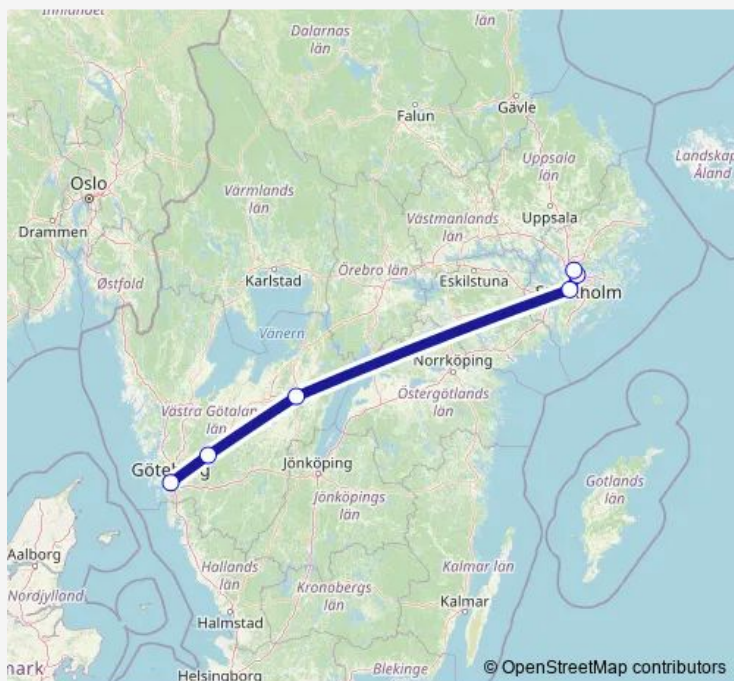

Tuesday 16:10

Wednesday 16:10

Thursday 16:10

Friday 16:10

Saturday —

Sunday —

Route info

Direction: Solna station

Stops: 7

Trip Duration: 3 hour 50 min

■ VR Snabbtåg

BusMaps

Direction

Solna station — Göteborg Centralstation

7 stops

[Open route schedule](#)