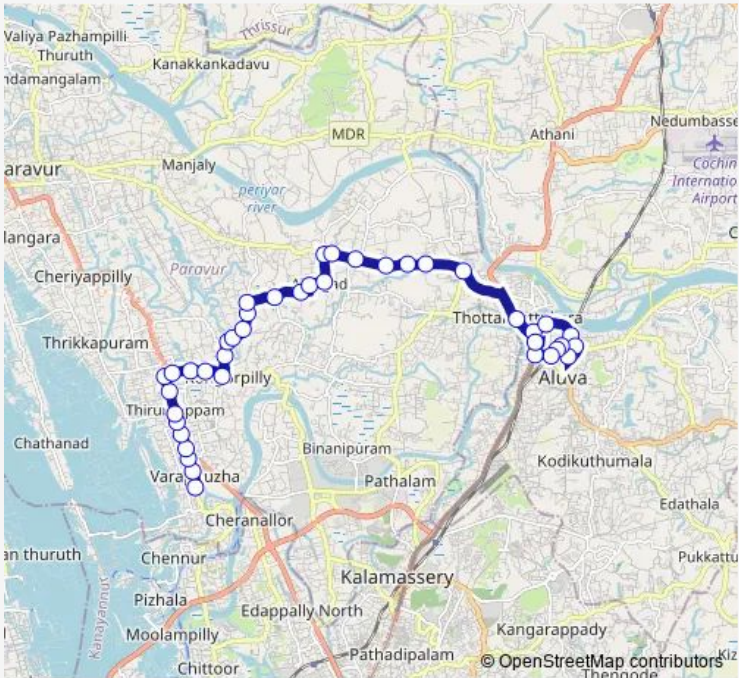

Bus Aluva ↔ Varapuzha (via Kodungalloor)

[Go to website](#)

Direction
 Varapuzha — Aluva
 41 stops
[Open route schedule](#)

- Varapuzha
- Chettibhagam Junction
- Puthanpilly
- Shappupadi
- Pournami
- Sheddupadi
- Thirumuppam
- Mesthiripadi
- Koonammavu
- Ashupathri Padi
- Pazhampilly
- Madambi
- Kongorpilly
- Govt School
- karingamthuruth
- Neerkodu Paalam
- Colony pady
- Pallipady
- Neerkodu
- Puthiya Road
- Kallu Paalam

Route schedule
 Varapuzha — Aluva

Monday	06:00
Tuesday	06:00
Wednesday	06:00
Thursday	06:00
Friday	06:00
Saturday	06:00
Sunday	06:00

Route info
 Direction: Varapuzha
 Stops: 41
 Trip Duration: 0 hour 55 min

Friday 06:00

Saturday 06:00

Sunday 06:00

Route info

Direction: Aluva

Stops: 37

Trip Duration: 0 hour 49 min

Madambi