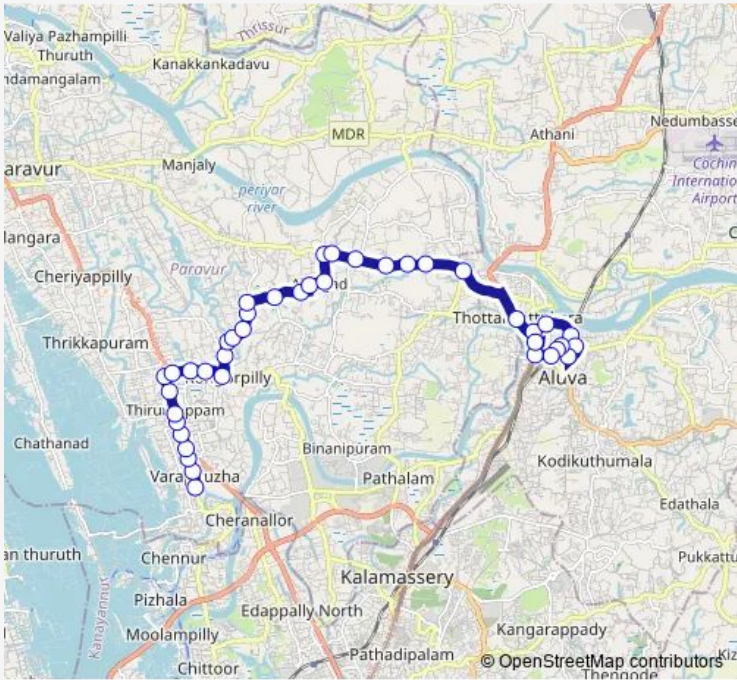

Bus Aluva ↔ Varapuzha (via Kodungalloor)

[Go to website](#)

Direction
 Varapuzha — Aluva
 41 stops
[Open route schedule](#)

- Varapuzha
- Chettibhagam Junction
- Puthanpilly
- Shappupadi
- Pournami
- Sheddupadi
- Thirumuppam
- Mesthiripadi
- Koonammavu
- Ashupathri Padi
- Pazhampilly
- Madambi
- Kongorpilly
- Govt School
- karingamthuruth
- Neerkodu Paalam
- Colony pady
- Pallipady
- Neerkodu
- Puthiya Road
- Kallu Paalam

Route schedule
 Varapuzha — Aluva

Monday	06:00
Tuesday	06:00
Wednesday	06:00
Thursday	06:00
Friday	06:00
Saturday	06:00
Sunday	06:00

Route info
 Direction: Varapuzha
 Stops: 41
 Trip Duration: 0 hour 55 min

Friday 06:00

Saturday 06:00

Sunday 06:00

Route info

Direction: Aluva

Stops: 37

Trip Duration: 0 hour 49 min

Madambi